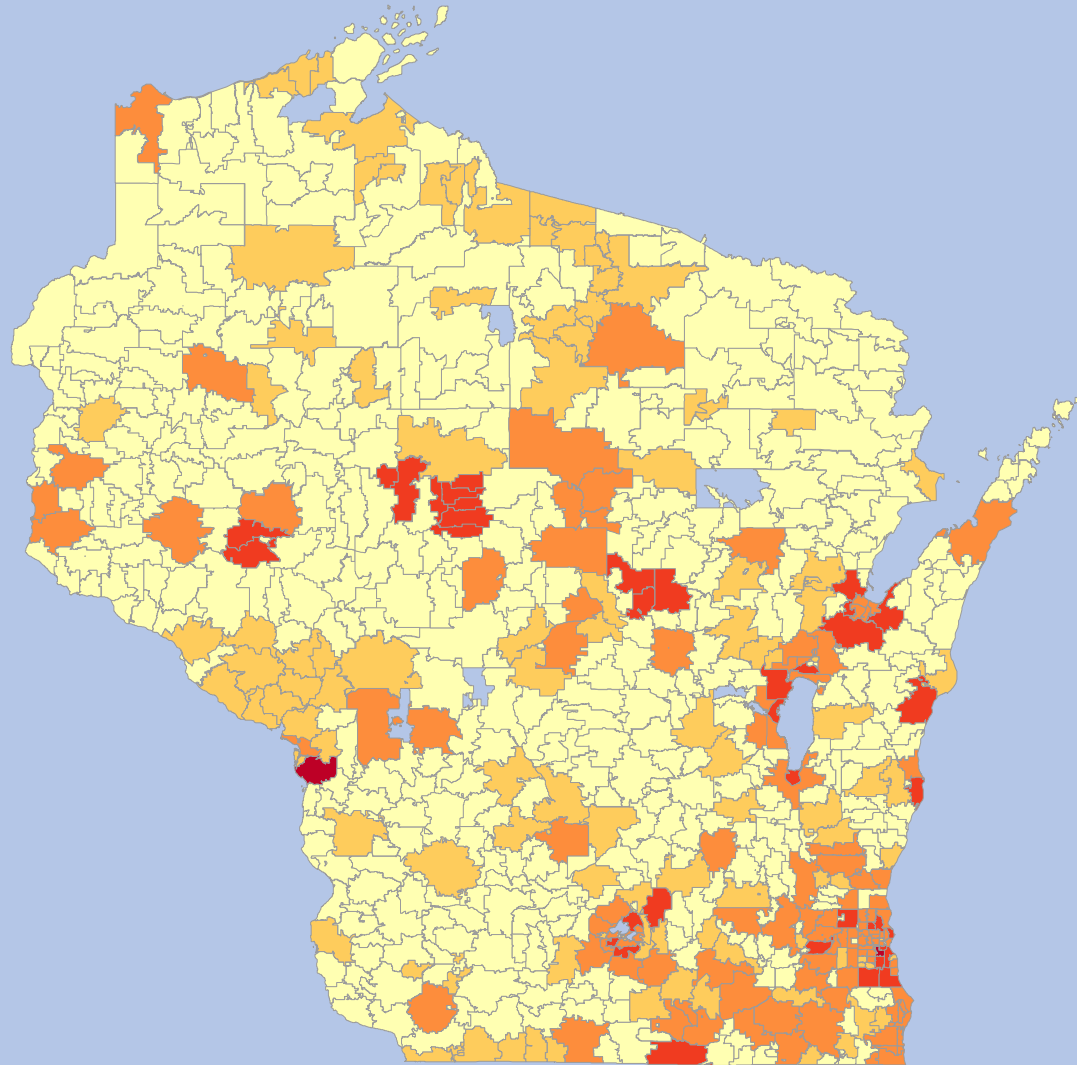

# WISCONSIN POPULATION DISTRIBUTION PER ZIP CODE

LEGEND		
Color	Min.	Max.
Yellow	0	7.500
Light Orange	7.500	15.000
Orange	15.000	35.000
Dark Orange	35.000	50.000
Red	50.000	70.000

Prepared by  
Wisconsin Heat Map Generator

**someka**  
Excel Solutions