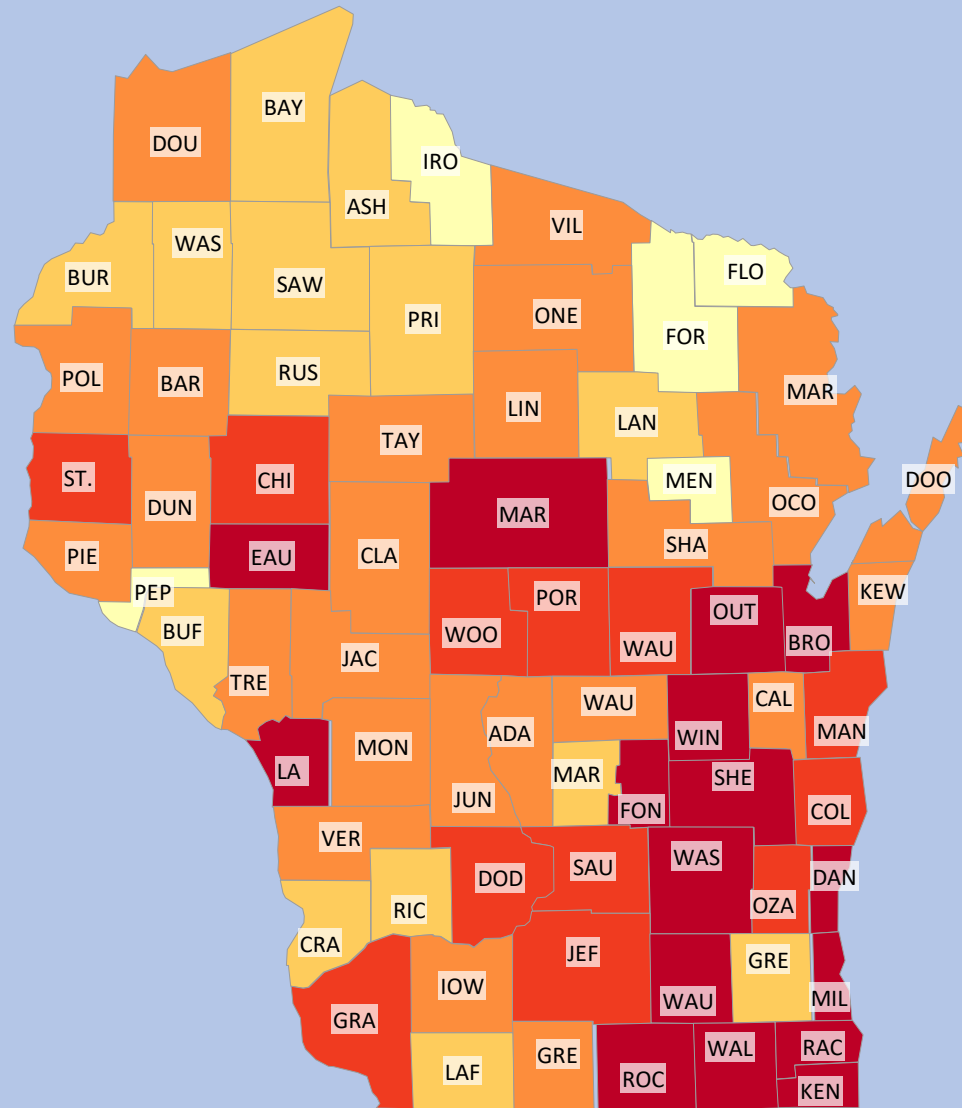

# WISCONSIN POPULATION DISTRIBUTION PER COUNTY

LEGEND		
Color	Min.	Max.
Light Yellow	0	100,000
Yellow	100,000	200,000
Orange	200,000	500,000
Dark Orange	500,000	1,000,000
Dark Red	1,000,000	9,999,999

Prepared by  
Wisconsin Heat Map Generator