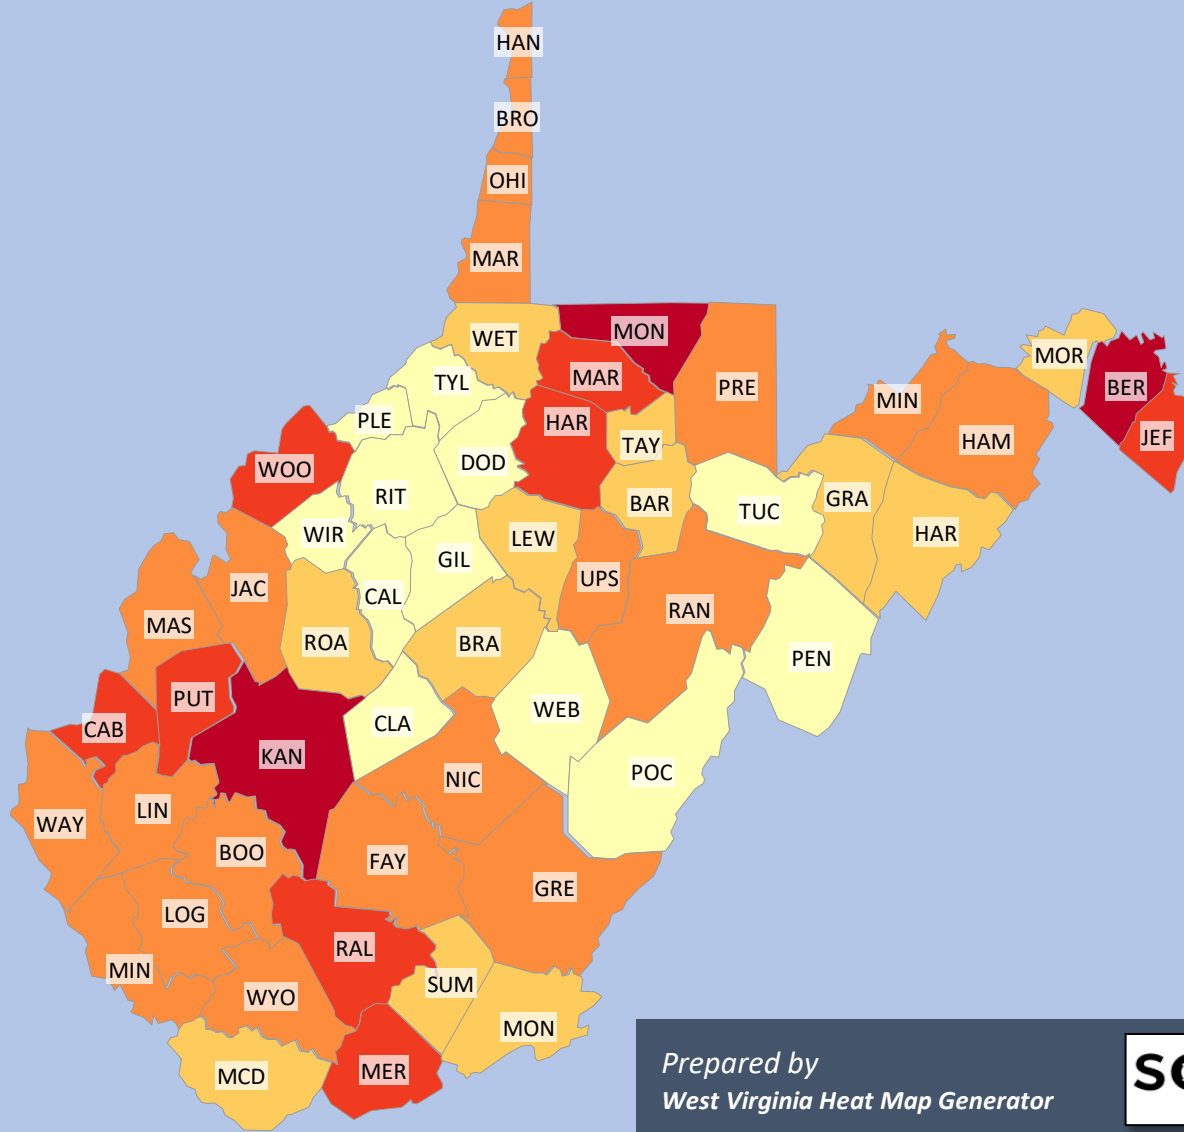

WEST VIRGINIA POPULATION DISTRIBUTION PER COUNTY

LEGEND		
Color	Min.	Max.
Light Yellow	0	5,000
Yellow-Orange	5,000	10,000
Orange	10,000	25,000
Dark Orange	25,000	50,000
Dark Red	50,000	200,000

Prepared by
West Virginia Heat Map Generator