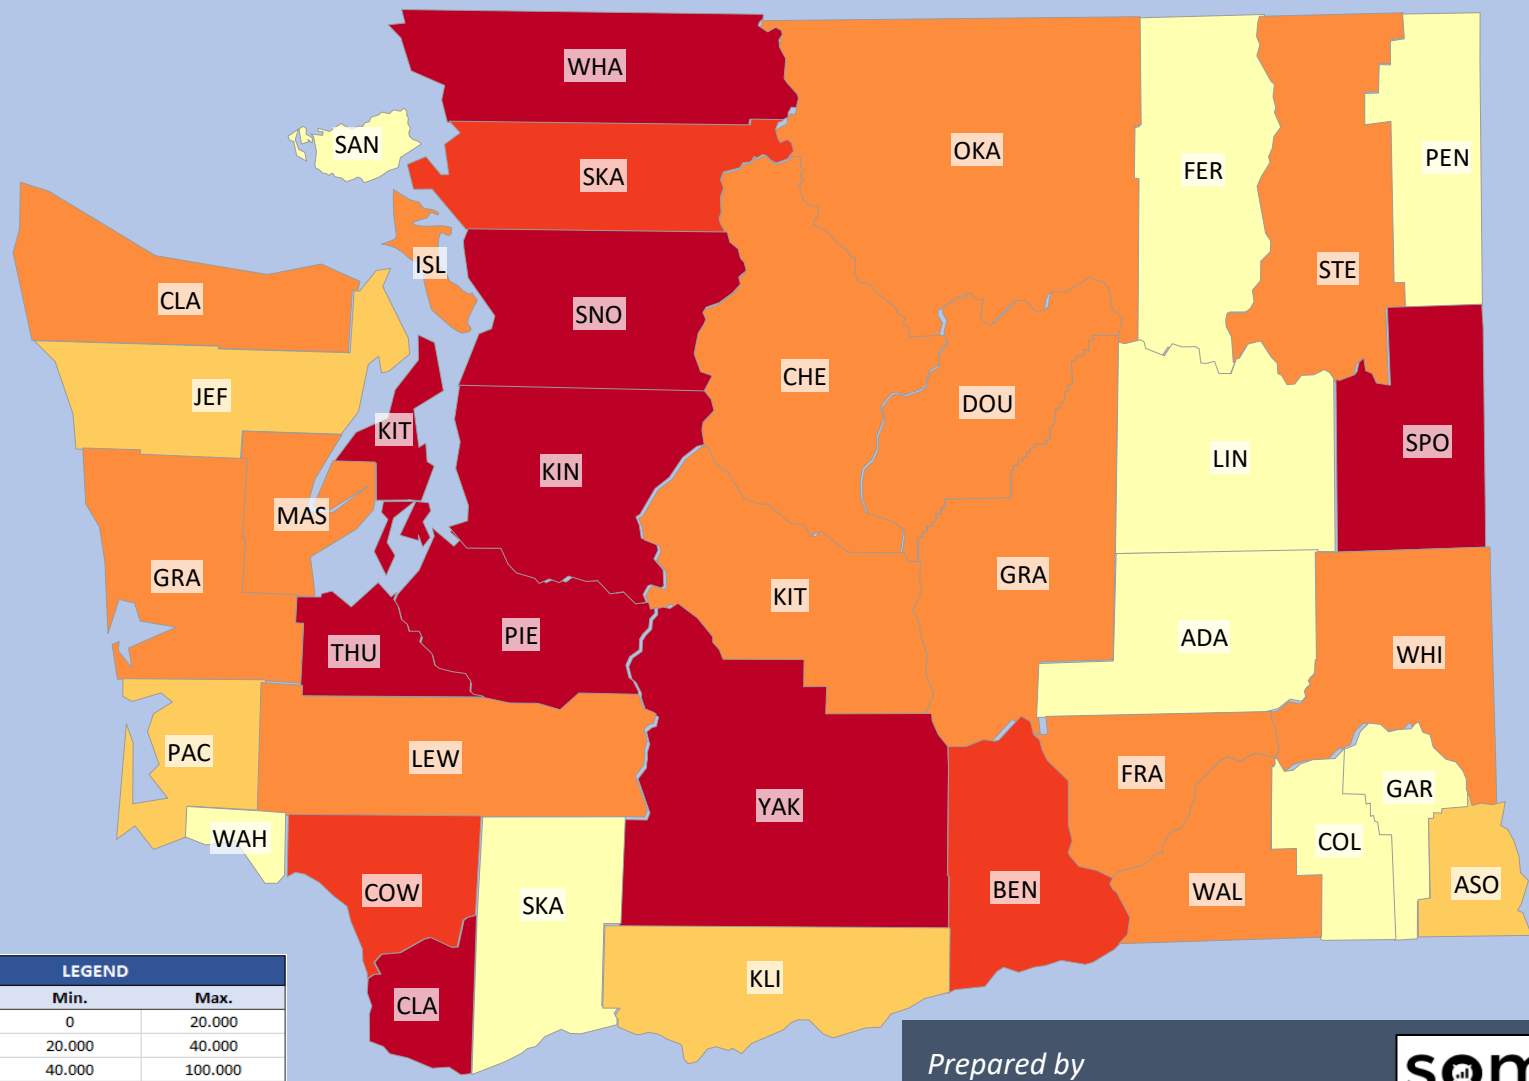

WASHINGTON POPULATION DISTRIBUTION PER COUNTY

LEGEND		
Color	Min.	Max.
Light Yellow	0	20,000
Light Orange	20,000	40,000
Orange	40,000	100,000
Red	100,000	200,000
Dark Red	200,000	9,999,999

Prepared by
Washington Heat Map Generator