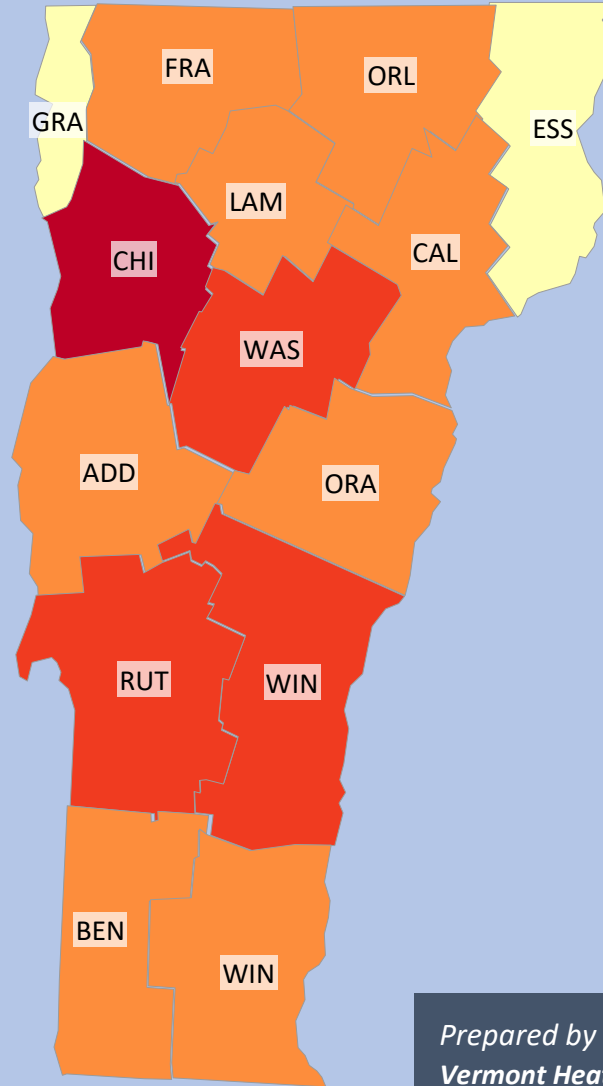

VERMONT POPULATION DISTRIBUTION PER COUNTY

LEGEND		
Color	Min.	Max.
Light Yellow	0	5,000
Yellow	5,000	10,000
Orange	10,000	25,000
Red-Orange	25,000	50,000
Dark Red	50,000	200,000

Prepared by
Vermont Heat Map Generator