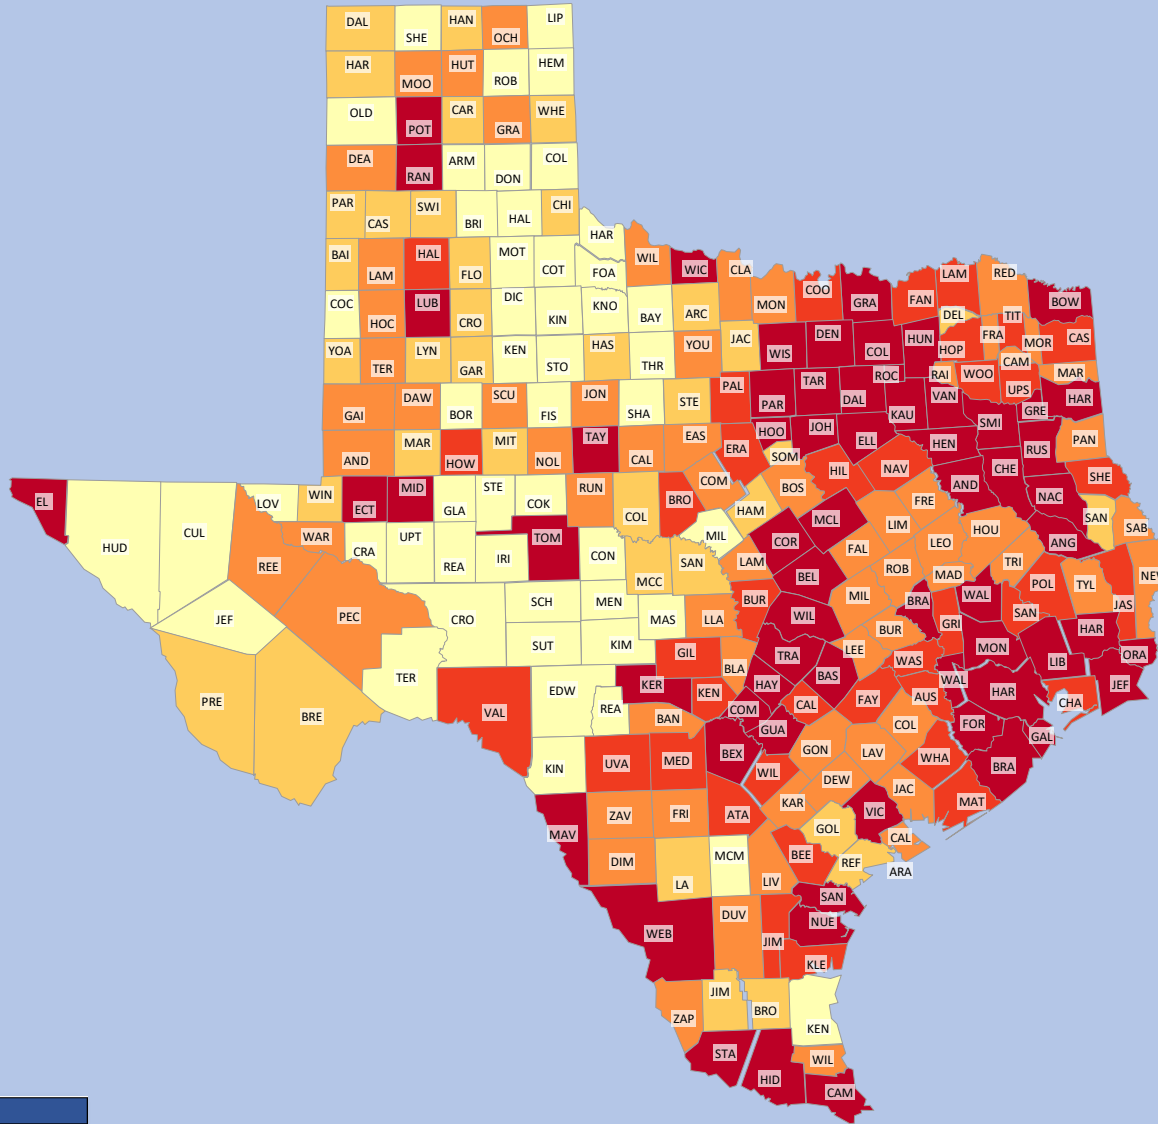

# TEXAS POPULATION DISTRIBUTION PER COUNTY

LEGEND		
Color	Min.	Max.
Light Yellow	0	10,000
Yellow-Orange	10,000	20,000
Orange	20,000	50,000
Dark Orange	50,000	100,000
Dark Red	100,000	9,999,999

Prepared by  
Texas Heat Map Generator