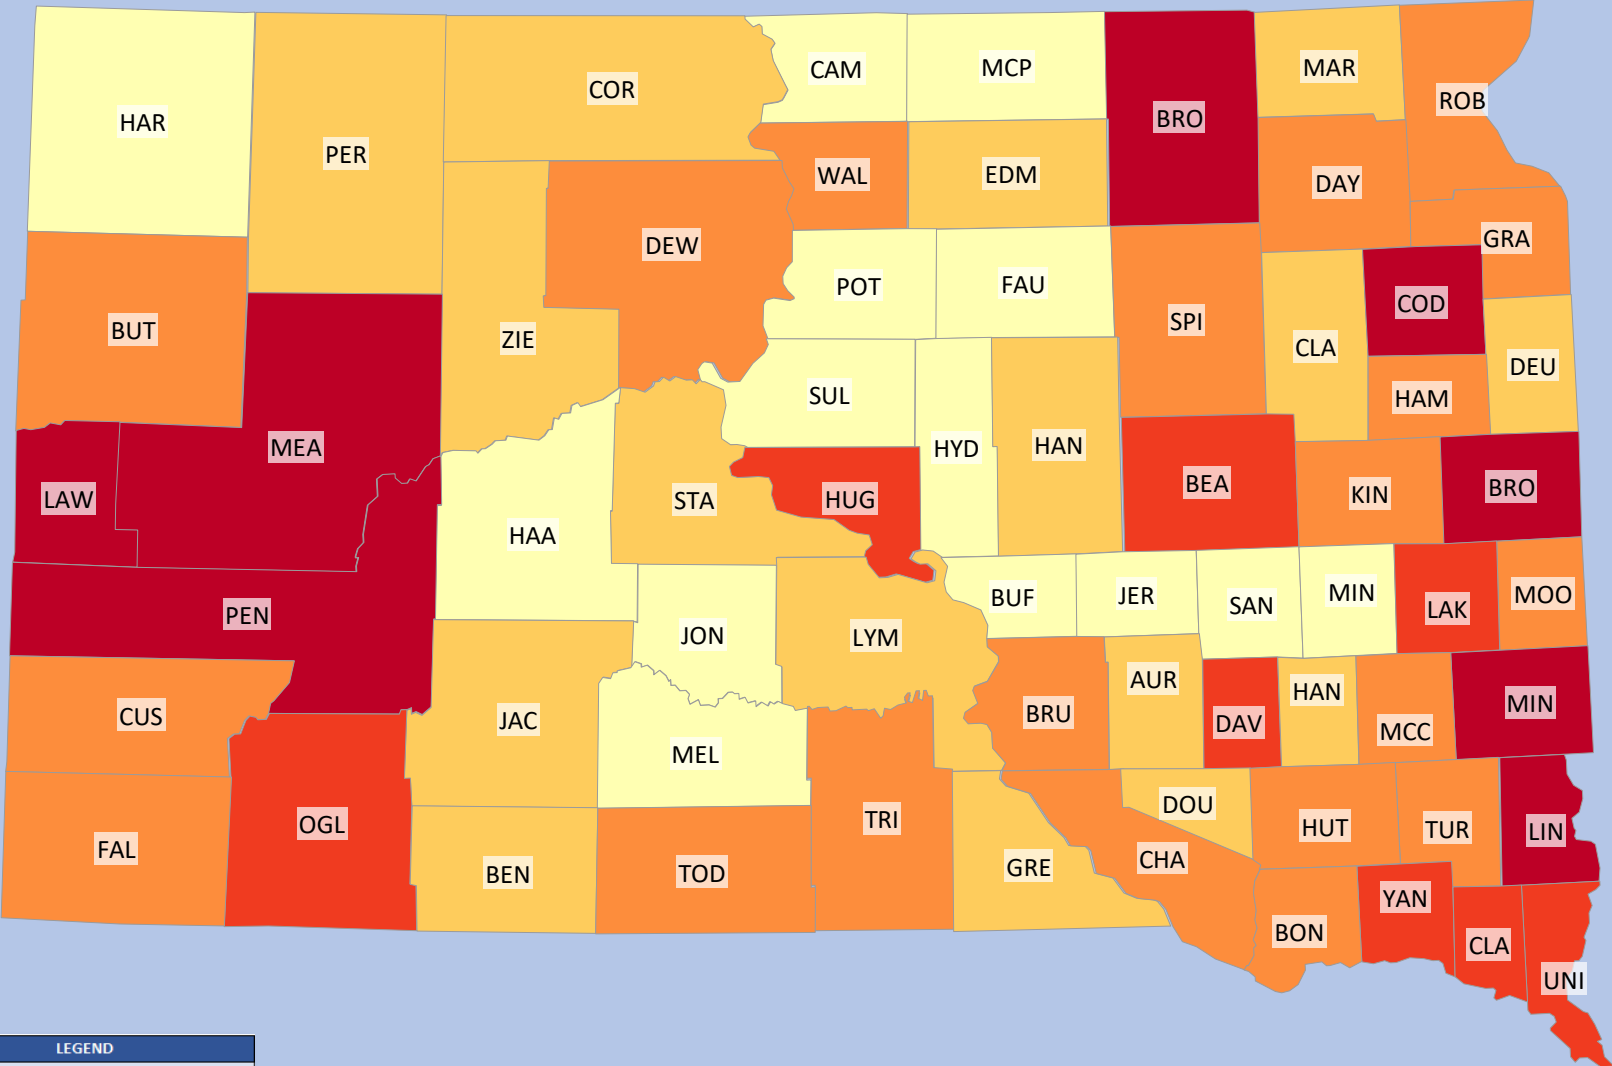

# SOUTH DAKOTA POPULATION DISTRIBUTION PER COUNTY

LEGEND		
Color	Min.	Max.
Lightest Yellow	0	10,000
Light Yellow	10,000	20,000
Orange	20,000	50,000
Dark Orange	50,000	100,000
Dark Red	100,000	9,999,999

Prepared by  
South Dakota Heat Map Generator