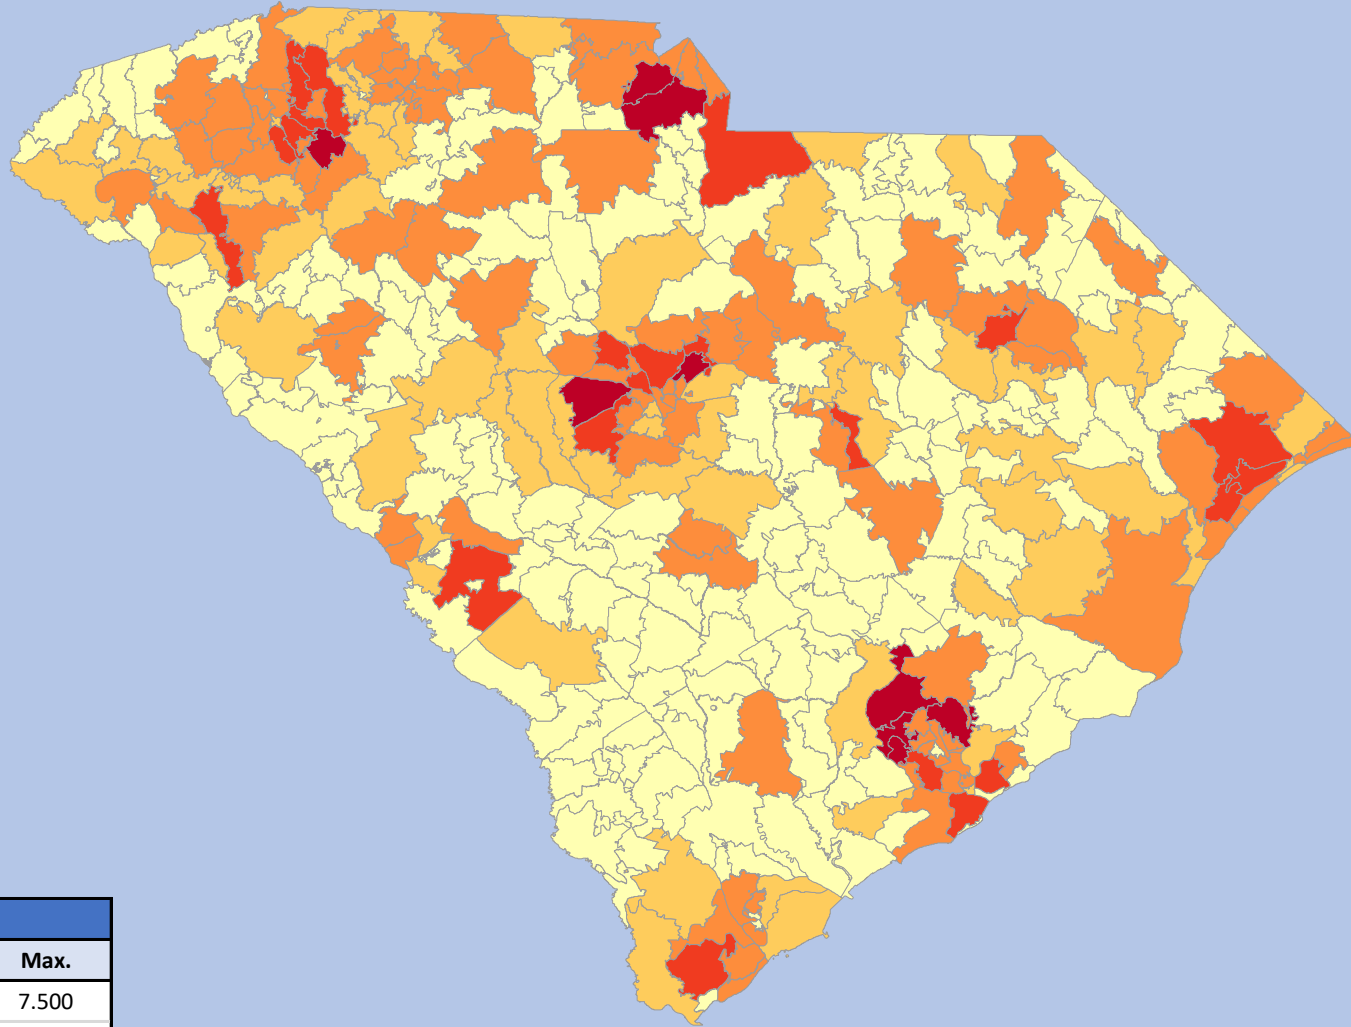

SOUTH CAROLINA POPULATION DISTRIBUTION PER ZIP CODE

LEGEND

Color	Min.	Max.
Light Yellow	0	7.500
Yellow-Orange	7.500	15.000
Orange	15.000	35.000
Red-Orange	35.000	50.000
Dark Red	50.000	70.000

Prepared by
South Carolina Heat Map Generator

someka
Excel Solutions