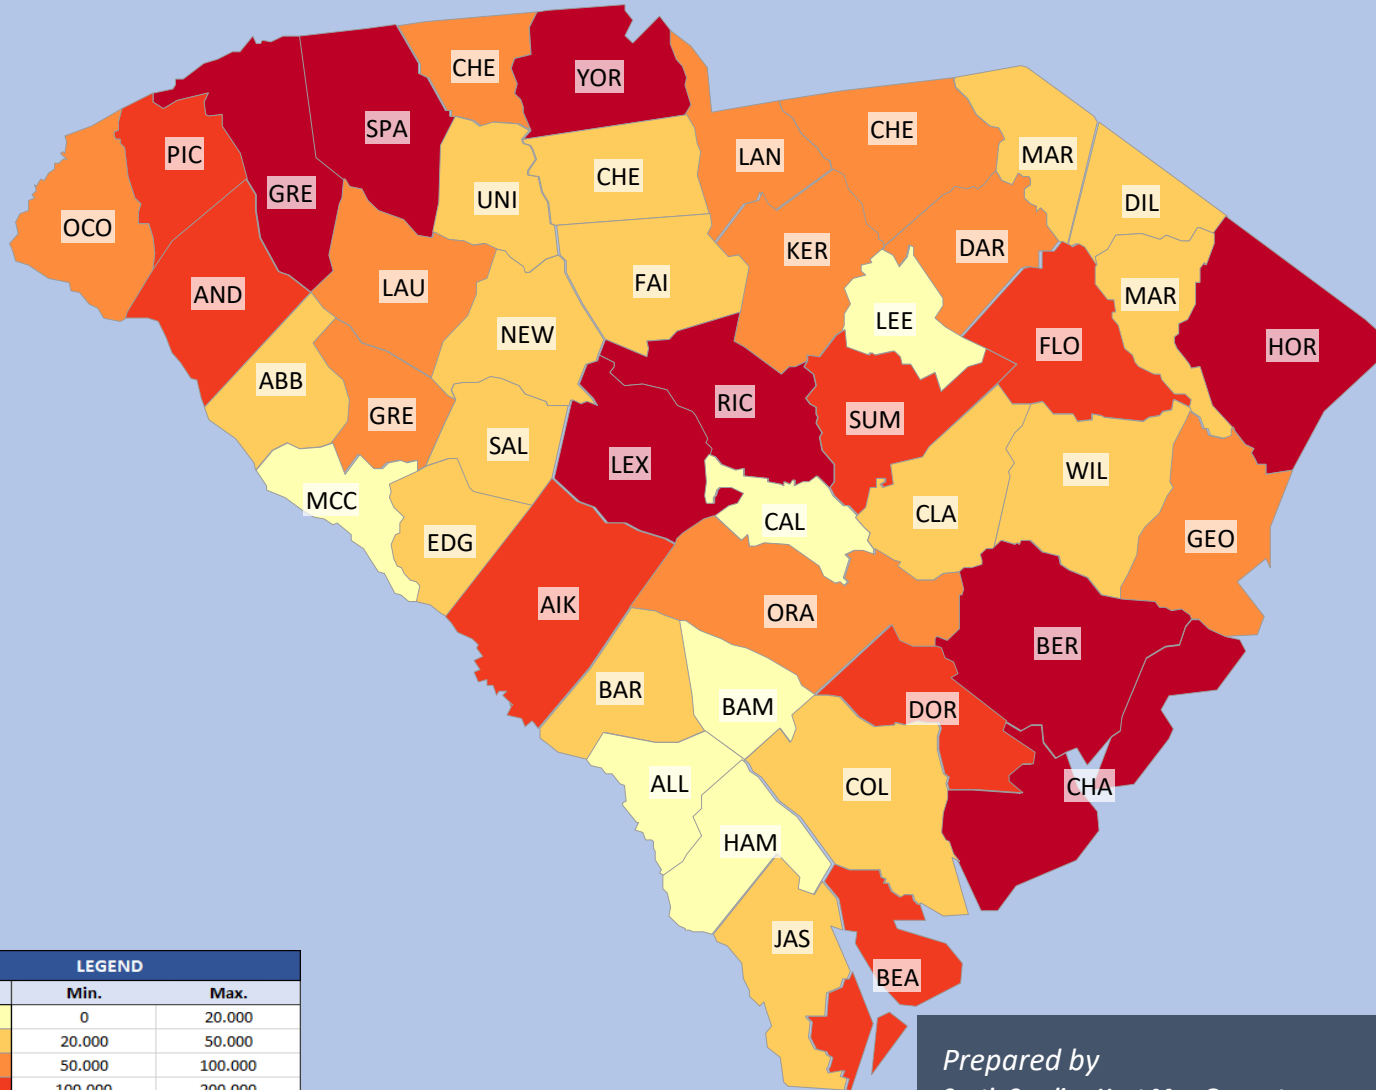

# SOUTH CAROLINA POPULATION DISTRIBUTION PER COUNTY

LEGEND		
Color	Min.	Max.
Light Yellow	0	20,000
Yellow	20,000	50,000
Orange	50,000	100,000
Red-Orange	100,000	200,000
Dark Red	200,000	500,000

Prepared by  
South Carolina Heat Map Generator