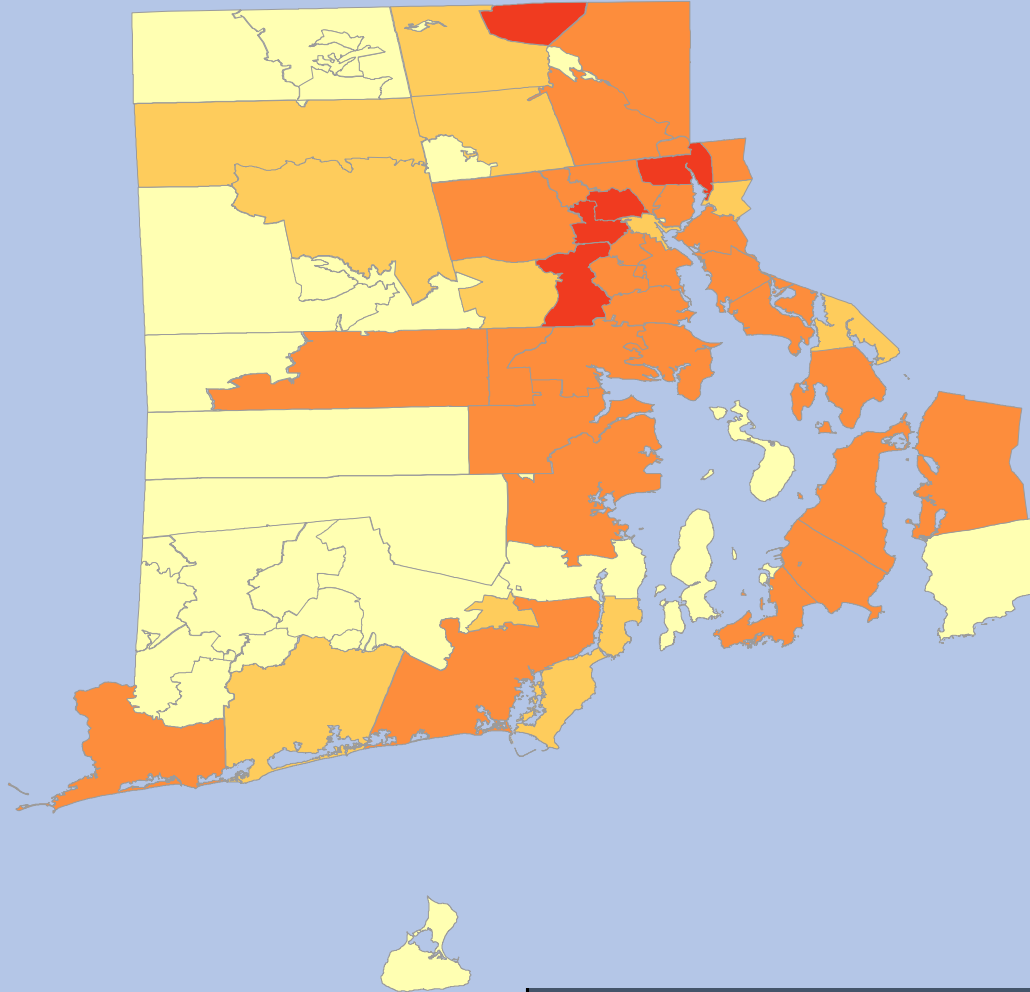

RHODE ISLAND POPULATION DISTRIBUTION PER ZIP CODE

LEGEND		
Color	Min.	Max.
Light Yellow	0	7.500
Yellow-Orange	7.500	15.000
Orange	15.000	35.000
Red-Orange	35.000	50.000
Dark Red	50.000	70.000

Prepared by
Rhode Island Heat Map Generator