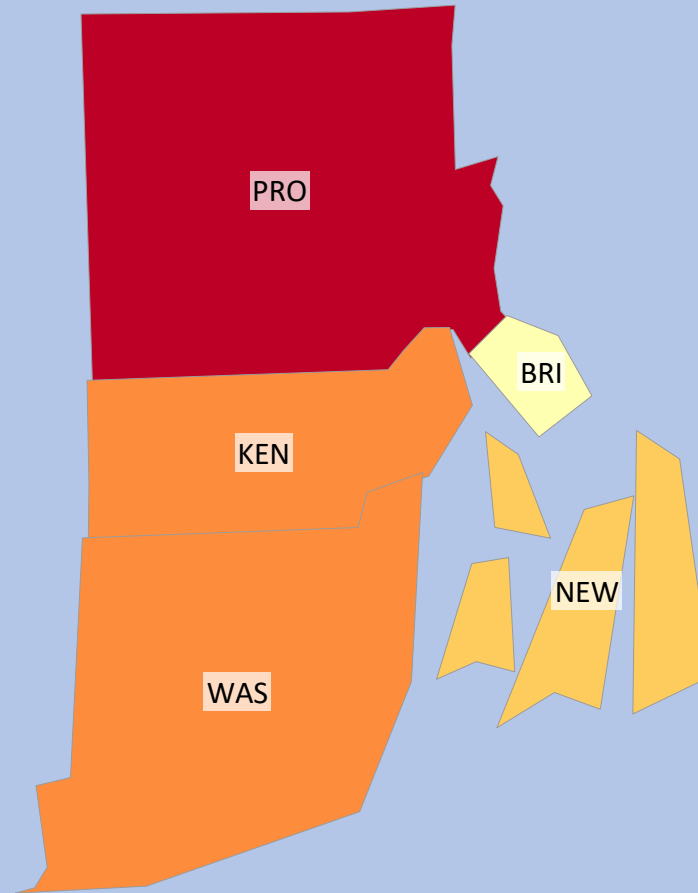

RHODE ISLAND POPULATION DISTRIBUTION PER COUNTY

| LEGEND | | |
|--------------|---------|------------|
| Color | Min. | Max. |
| Light Yellow | 0 | 50,000 |
| Yellow | 50,000 | 100,000 |
| Light Orange | 100,000 | 250,000 |
| Orange | 250,000 | 500,000 |
| Dark Red | 500,000 | 99,999,999 |

Prepared by
Rhode Island Heat Map Generator