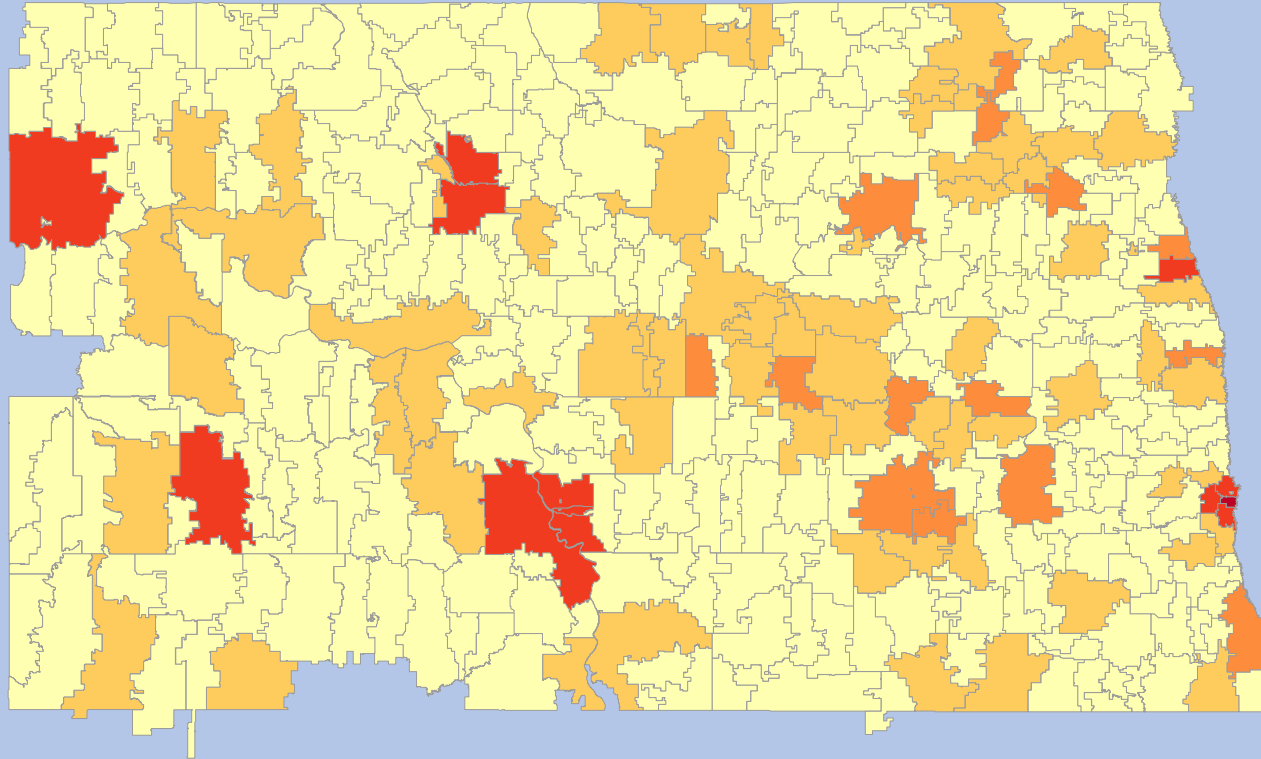

NORTH DAKOTA POPULATION DISTRIBUTION PER ZIP CODE

LEGEND

Color	Min.	Max.
Light Yellow	0	1.500
Yellow-Orange	1.500	7.500
Orange	7.500	20.000
Red-Orange	20.000	40.000
Dark Red	40.000	70.000

Prepared by
North Dakota Heat Map Generator