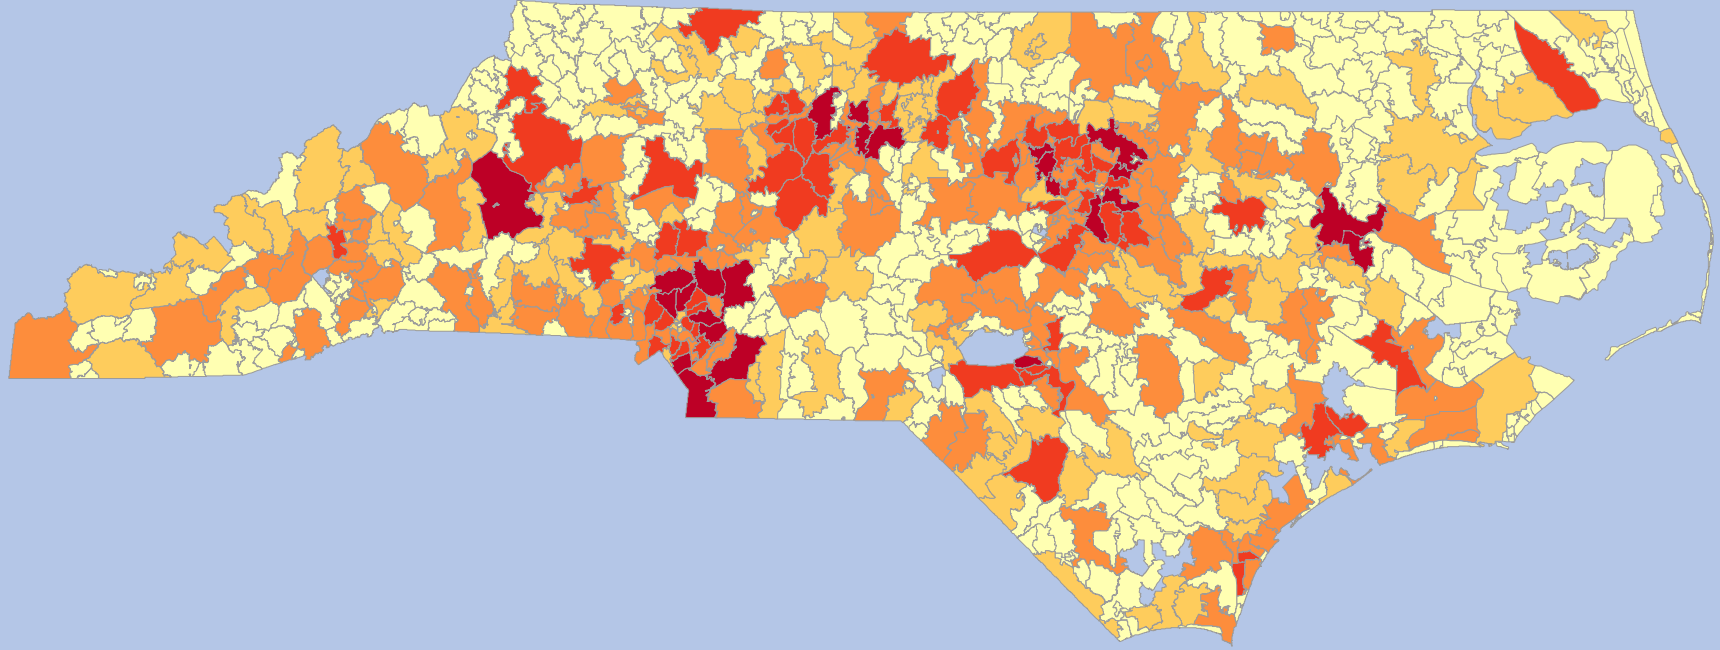

NORTH CAROLINA POPULATION DISTRIBUTION PER ZIP CODE

LEGEND		
Color	Min.	Max.
Light Yellow	0	7.500
Yellow-Orange	7.500	15.000
Orange	15.000	35.000
Red-Orange	35.000	50.000
Dark Red	50.000	70.000

Prepared by
North Carolina Heat Map Generator