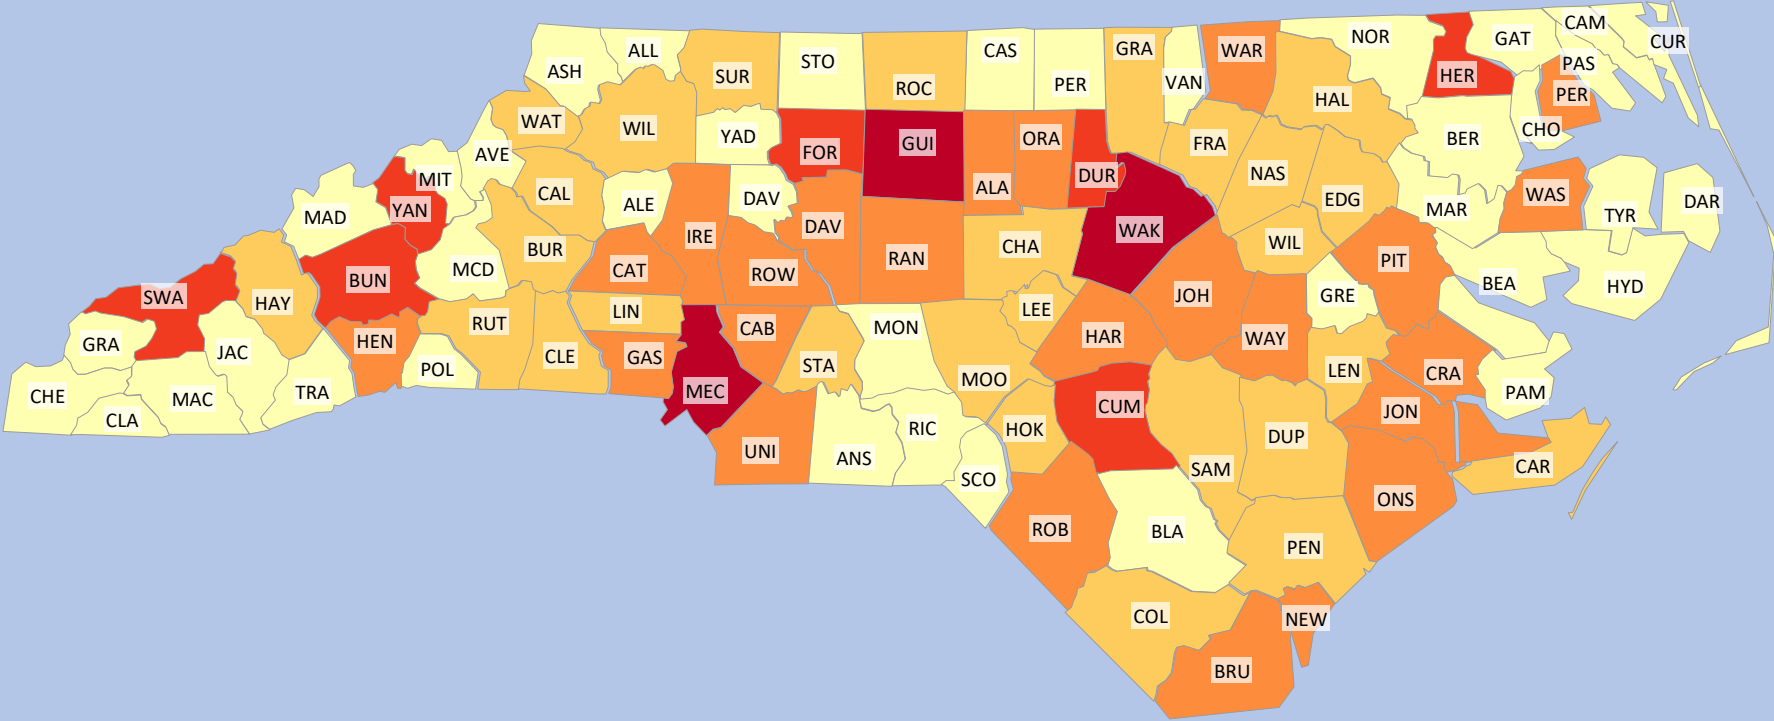

NORTH CAROLINA POPULATION DISTRIBUTION PER COUNTY

LEGEND		
Color	Min.	Max.
Light Yellow	0	50,000
Yellow-Orange	50,000	100,000
Orange	100,000	250,000
Red-Orange	250,000	500,000
Dark Red	500,000	99,999,999

Prepared by
North Carolina Heat Map Generator