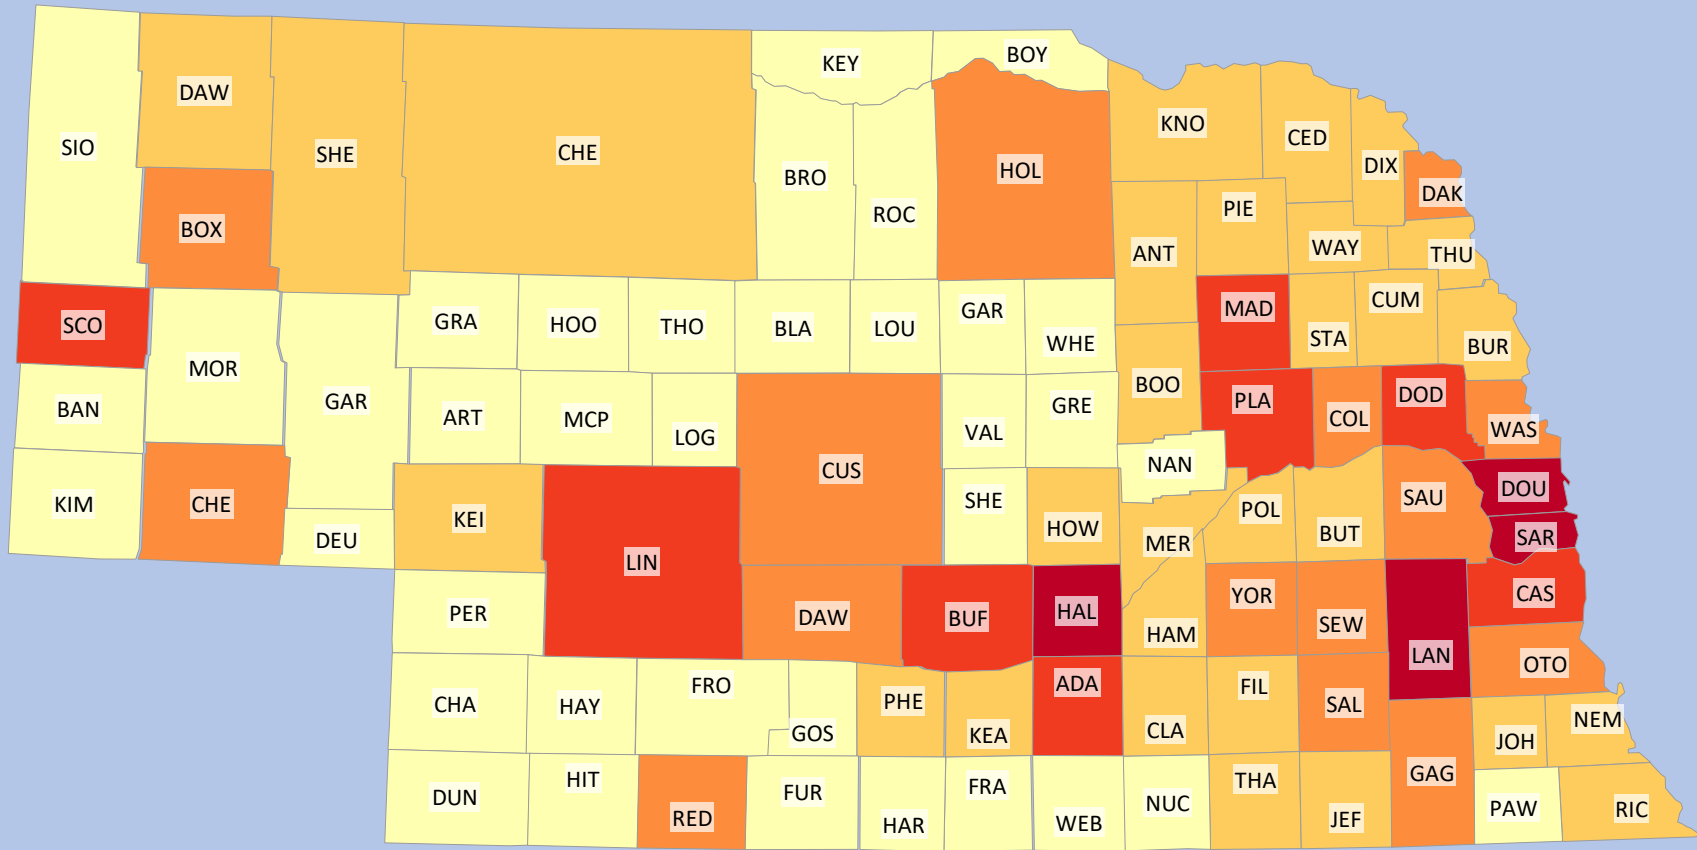

NEBRASKA POPULATION DISTRIBUTION PER COUNTY

LEGEND		
Color	Min.	Max.
Light Yellow	0	5,000
Yellow-Orange	5,000	10,000
Orange	10,000	25,000
Dark Orange	25,000	50,000
Dark Red	50,000	200,000

Prepared by
Nebraska Heat Map Generator