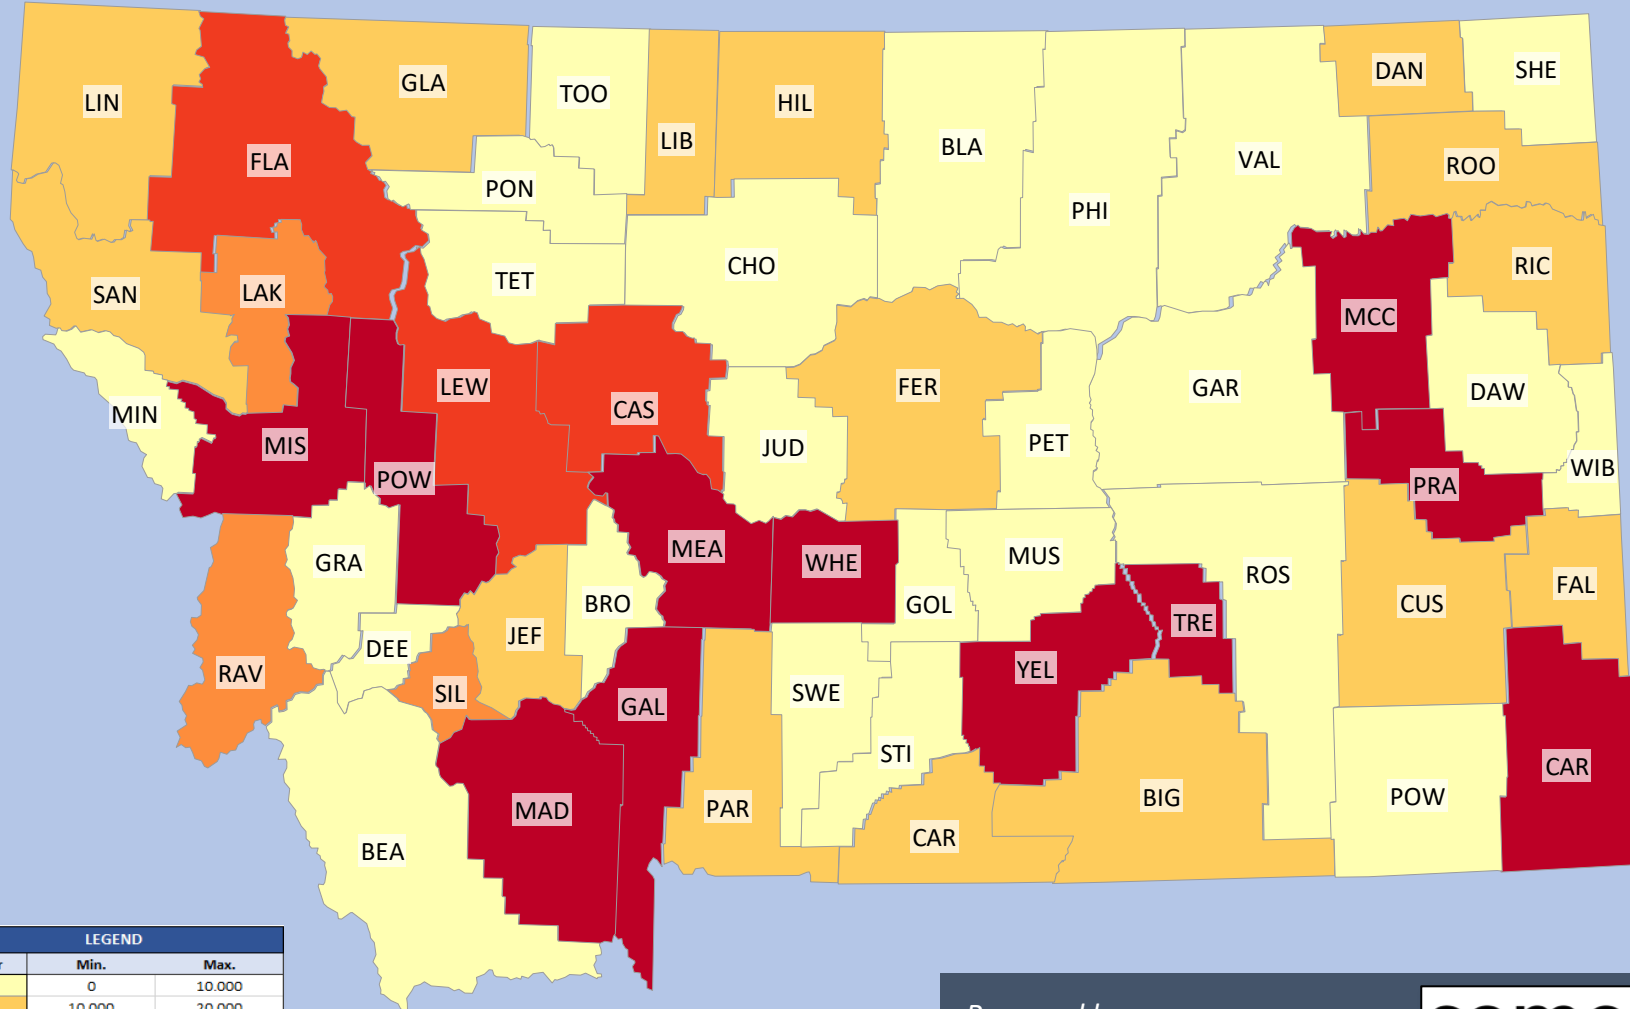

MONTANA POPULATION DISTRIBUTION PER COUNTY

LEGEND		
Color	Min.	Max.
Light Yellow	0	10,000
Yellow-Orange	10,000	20,000
Orange	20,000	50,000
Red-Orange	50,000	100,000
Dark Red	100,000	9,999,999

Prepared by
Montana Heat Map Generator