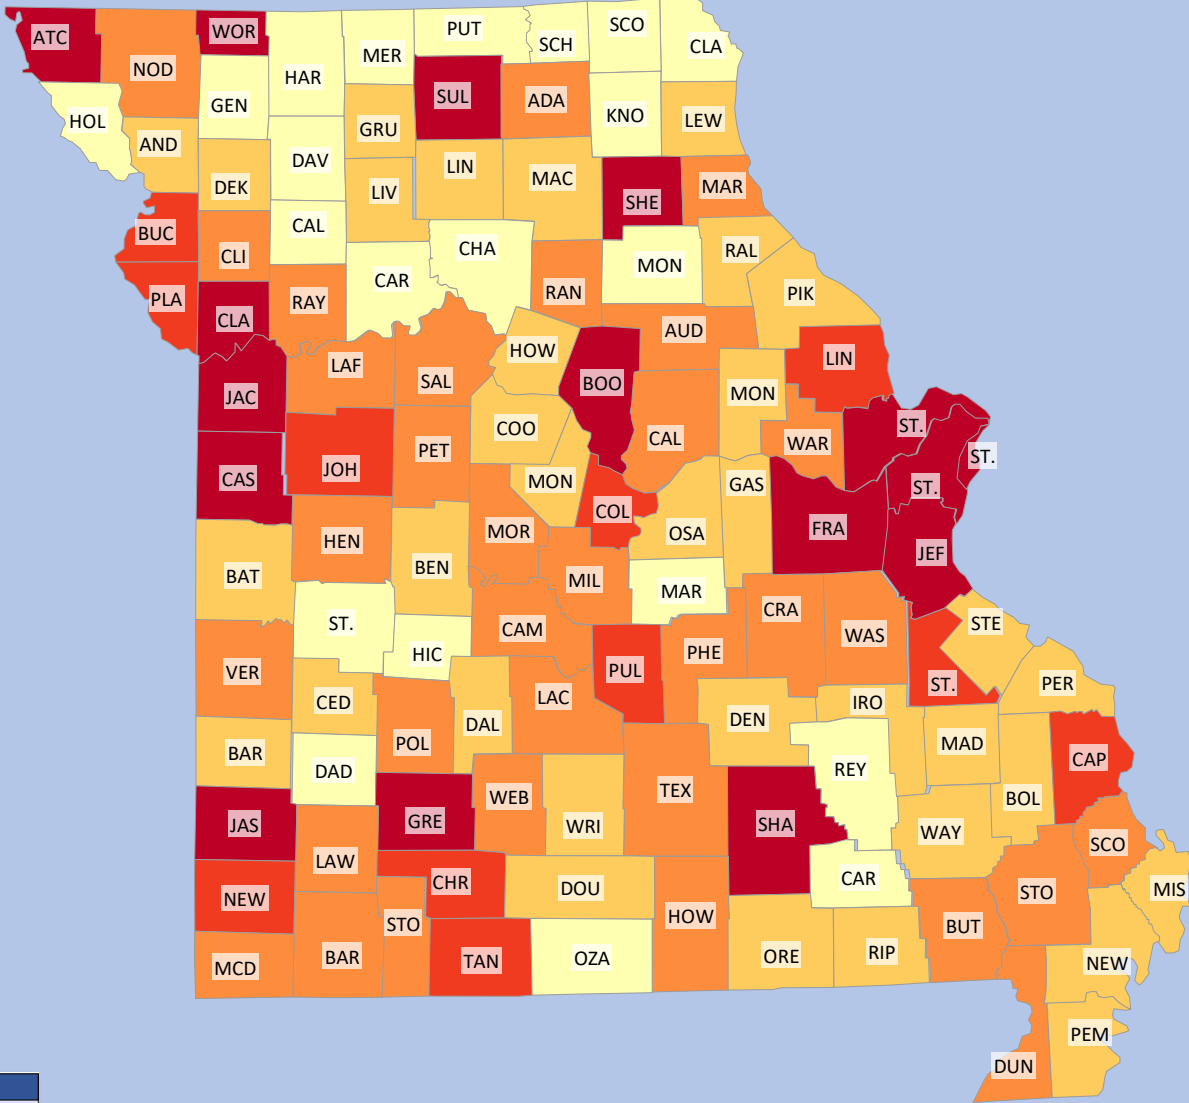

# MISSOURI POPULATION DISTRIBUTION PER COUNTY

LEGEND		
Color	Min.	Max.
Light Yellow	0	100,000
Yellow-Orange	100,000	200,000
Orange	200,000	500,000
Dark Orange	500,000	1,000,000
Dark Red	1,000,000	9,999,999

Prepared by  
Missouri Heat Map Generator