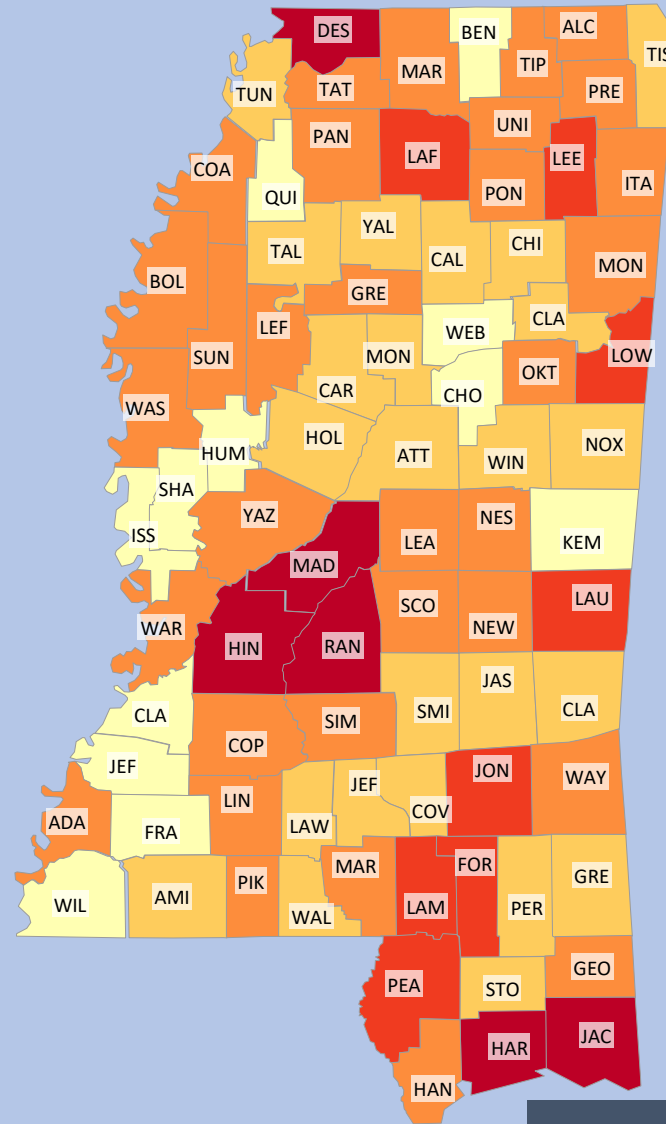

MISSISSIPPI POPULATION DISTRIBUTION PER COUNTY

LEGEND		
Color	Min.	Max.
Light Yellow	0	10,000
Yellow	10,000	20,000
Orange	20,000	50,000
Dark Orange	50,000	100,000
Dark Red	100,000	9,999,999

Prepared by
Mississippi Heat Map Generator