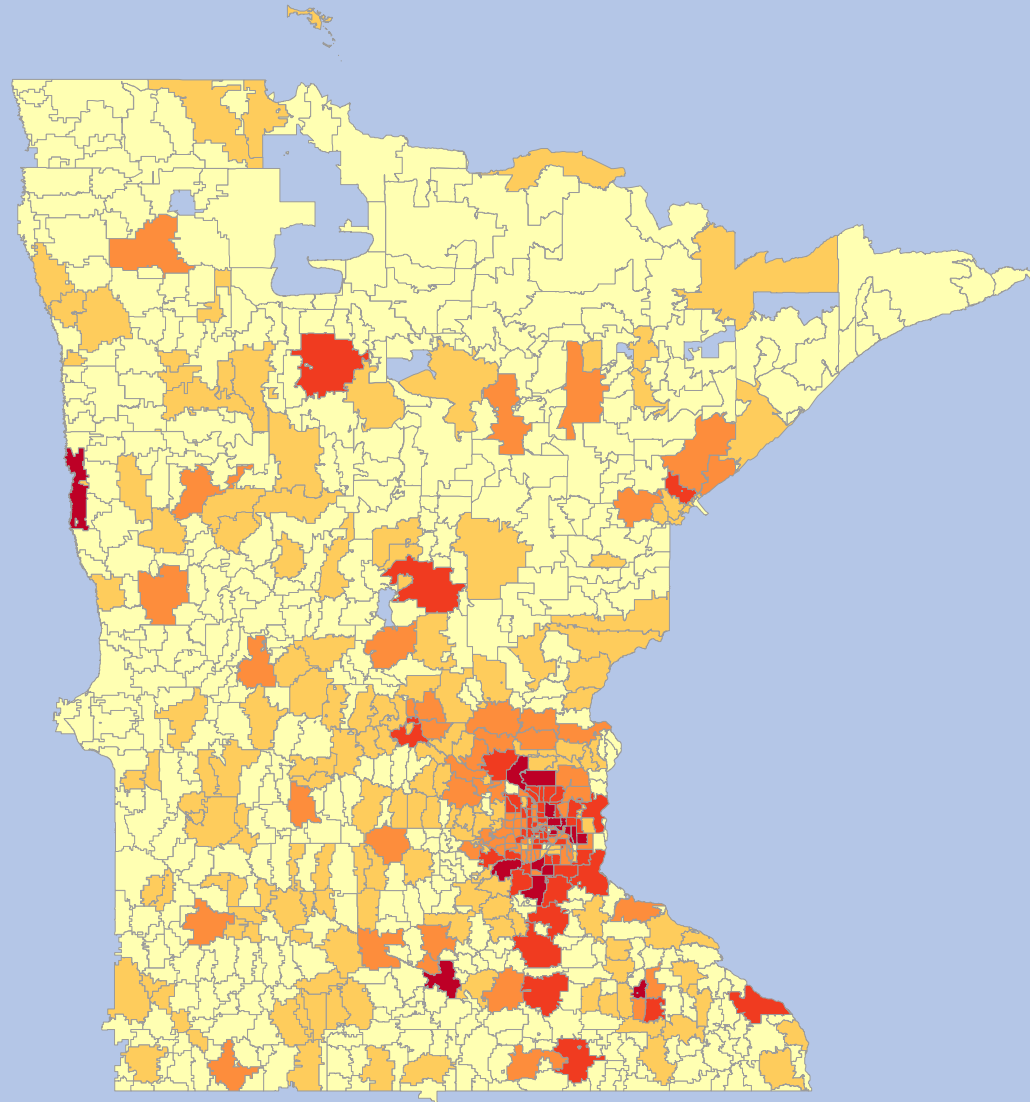

# MINNESOTA POPULATION DISTRIBUTION PER ZIP CODE

LEGEND		
Color	Min.	Max.
Yellow	0	4.000
Light Orange	4.000	12.500
Orange	12.500	25.000
Dark Orange	25.000	40.000
Dark Red	40.000	70.000

Prepared by  
Minnesota Heat Map Generator