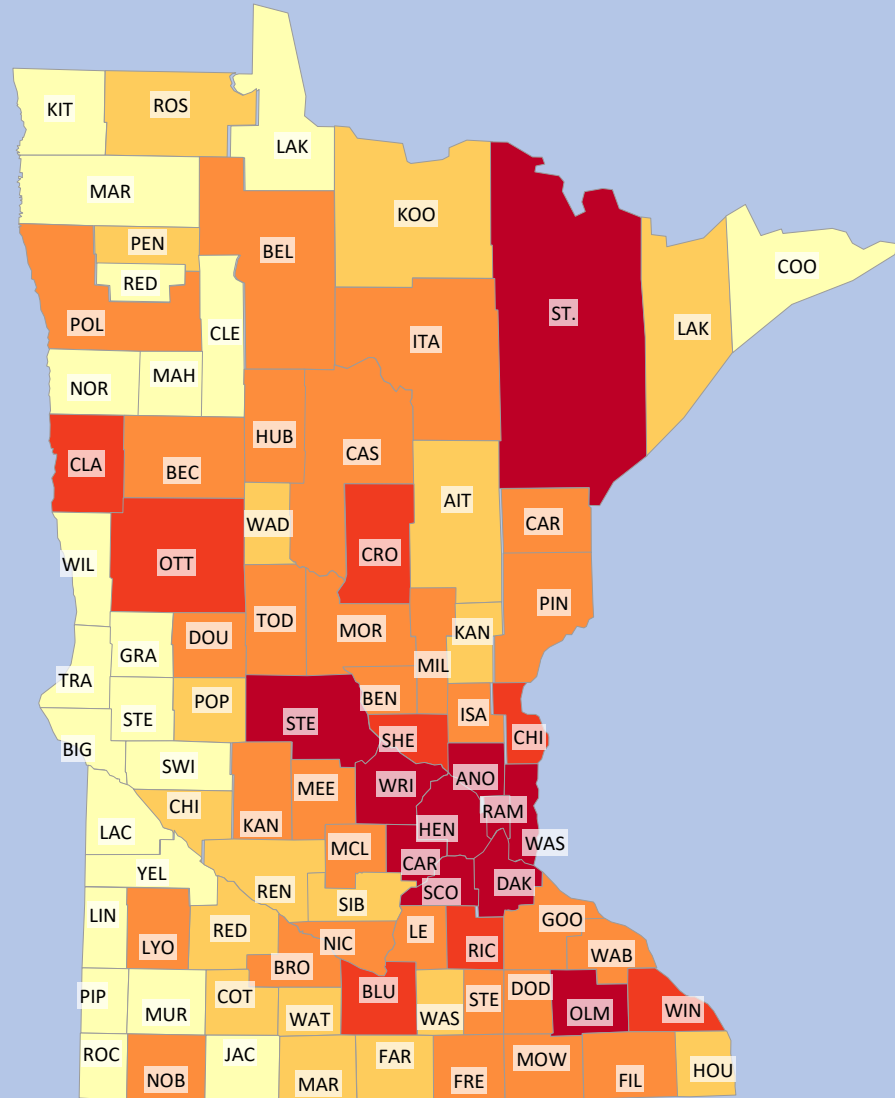

# MINNESOTA POPULATION DISTRIBUTION PER COUNTY

LEGEND		
Color	Min.	Max.
Light Yellow	0	10,000
Yellow-Orange	10,000	20,000
Orange	20,000	50,000
Red-Orange	50,000	100,000
Dark Red	100,000	9,999,999

Prepared by  
Minnesota Heat Map Generator