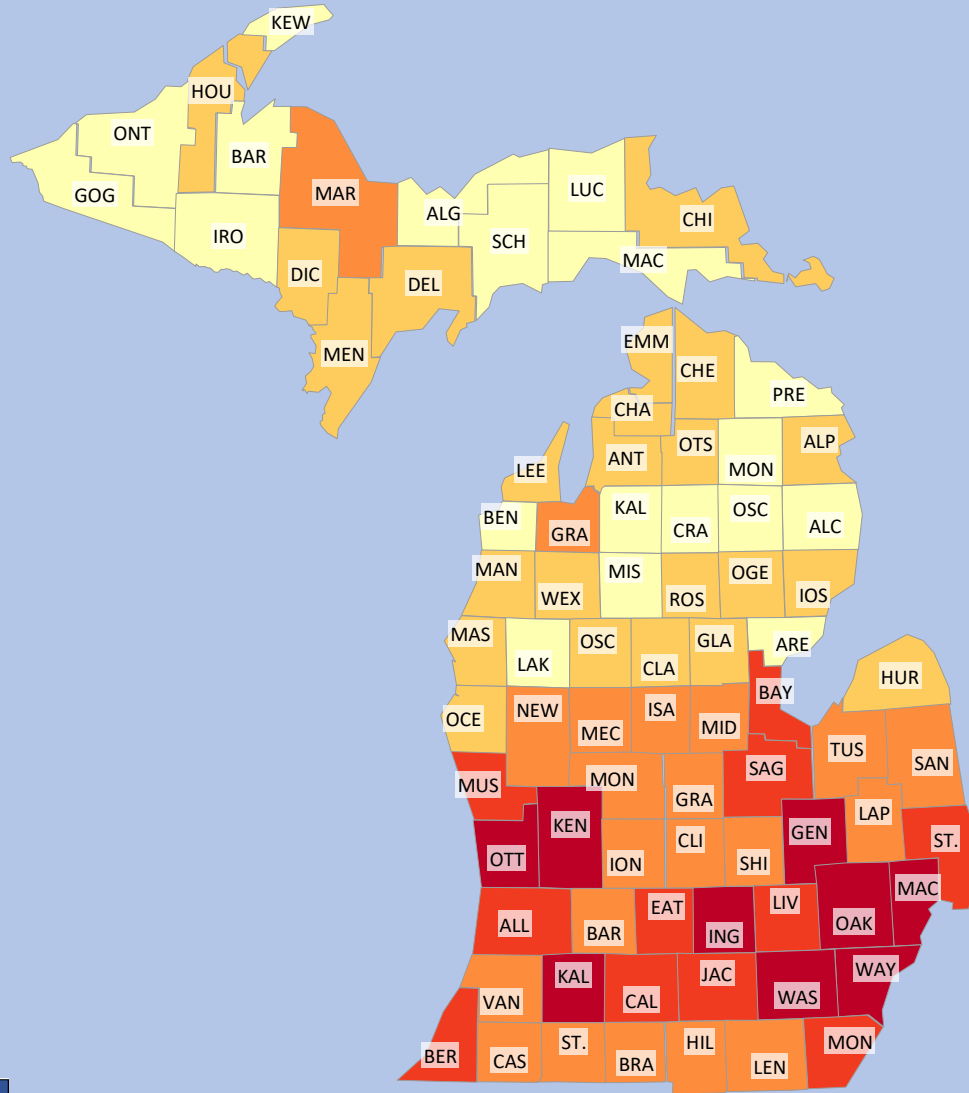

MICHIGAN POPULATION DISTRIBUTION PER COUNTY

LEGEND		
Color	Min.	Max.
Lightest Yellow	0	10,000
Light Yellow	10,000	20,000
Yellow-Orange	20,000	50,000
Orange	50,000	100,000
Dark Orange	100,000	9,999,999

Prepared by
Michigan Heat Map Generator