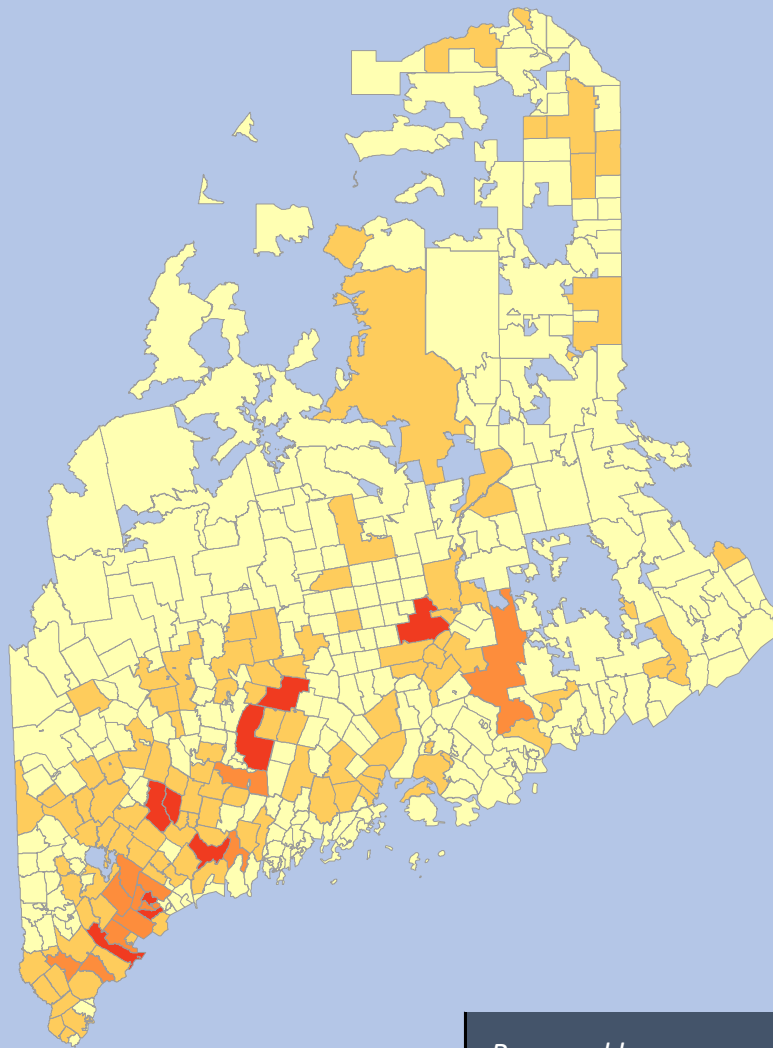

MAINE POPULATION DISTRIBUTION PER ZIP CODE

LEGEND		
Color	Min.	Max.
Light Yellow	0	3,000
Yellow-Orange	3,000	10,000
Orange	10,000	20,000
Red-Orange	20,000	50,000
Dark Red	50,000	70,000

Prepared by
Maine Heat Map Generator