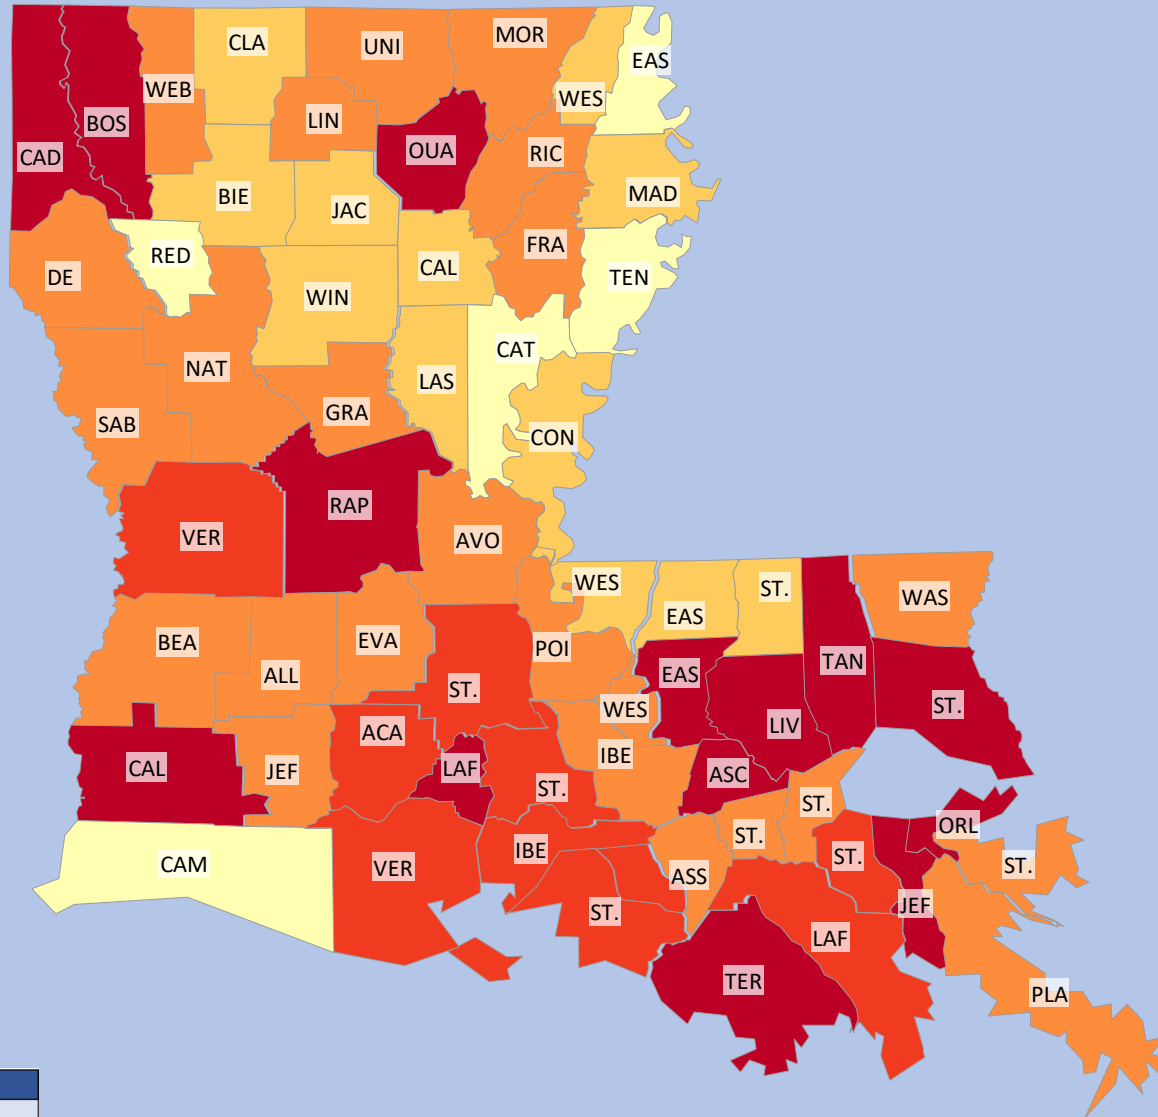

LOUISIANA POPULATION DISTRIBUTION PER COUNTY

LEGEND		
Color	Min.	Max.
Light Yellow	0	10,000
Yellow	10,000	20,000
Orange	20,000	50,000
Red-Orange	50,000	100,000
Dark Red	100,000	9,999,999

Prepared by
Louisiana Heat Map Generator