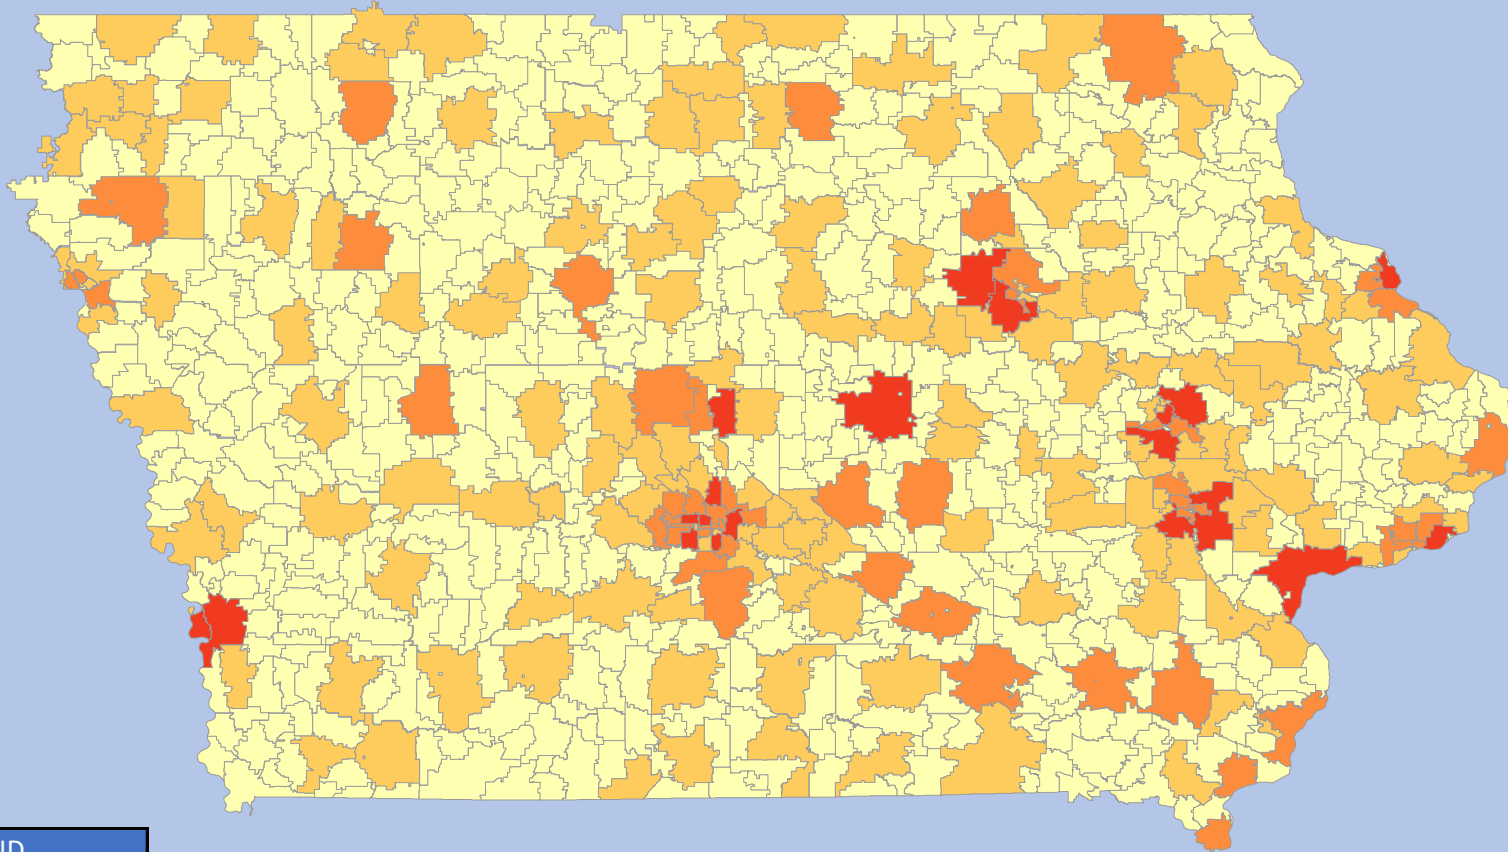

IOWA POPULATION DISTRIBUTION PER ZIP CODE

LEGEND

Color	Min.	Max.
Light Yellow	0	2.500
Yellow-Orange	2.500	11.500
Orange	11.500	30.000
Red-Orange	30.000	50.000
Dark Red	50.000	70.000

Prepared by
Iowa Heat Map Generator

someka
Excel Solutions