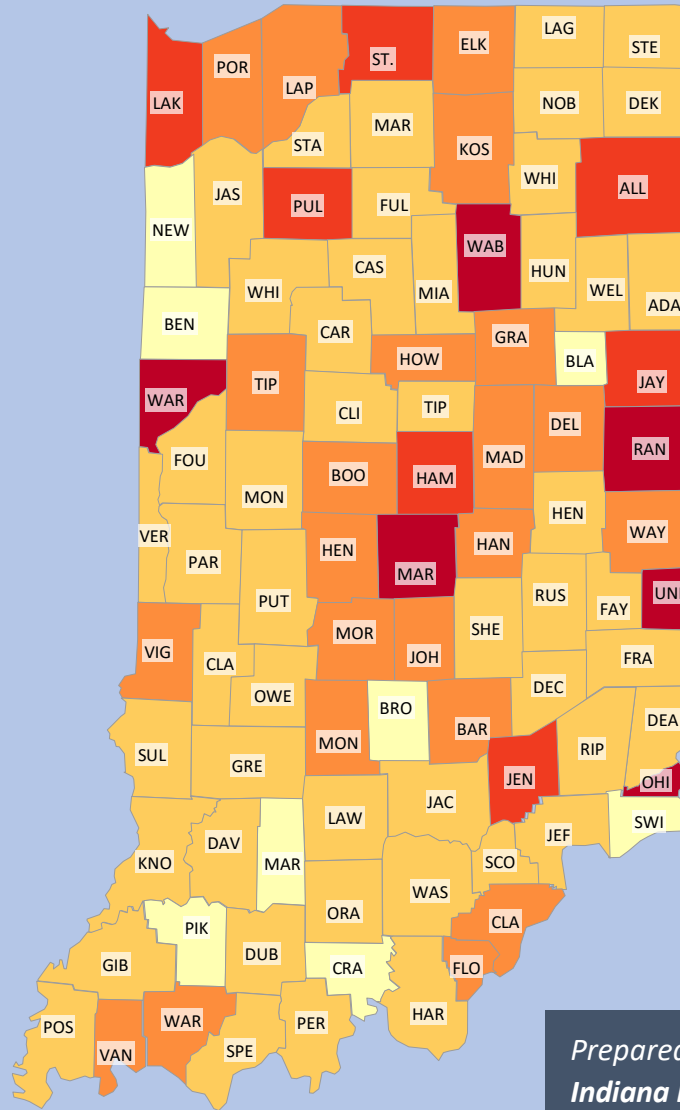

INDIANA POPULATION DISTRIBUTION PER COUNTY

LEGEND		
Color	Min.	Max.
Lightest Yellow	0	15,000
Light Yellow	15,000	50,000
Orange	50,000	250,000
Red-Orange	250,000	500,000
Dark Red	500,000	9,999,999

Prepared by
Indiana Heat Map Generator