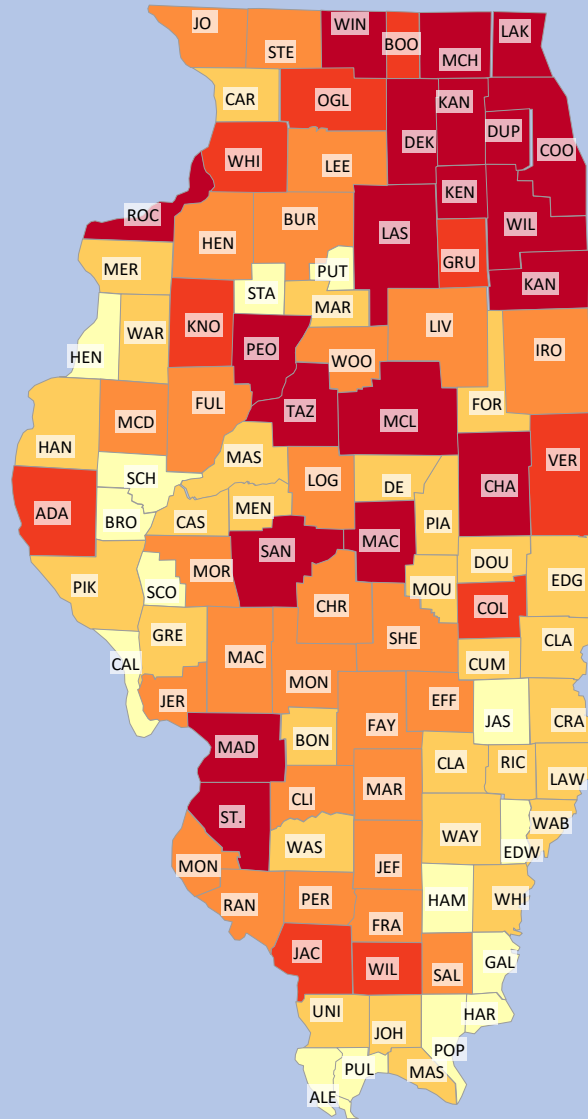

# ILLINOIS POPULATION DISTRIBUTION PER COUNTY

LEGEND		
Color	Min.	Max.
Light Yellow	0	10,000
Yellow	10,000	20,000
Orange	20,000	50,000
Red-Orange	50,000	100,000
Dark Red	100,000	999,999

Prepared by  
Illinois Heat Map Generator