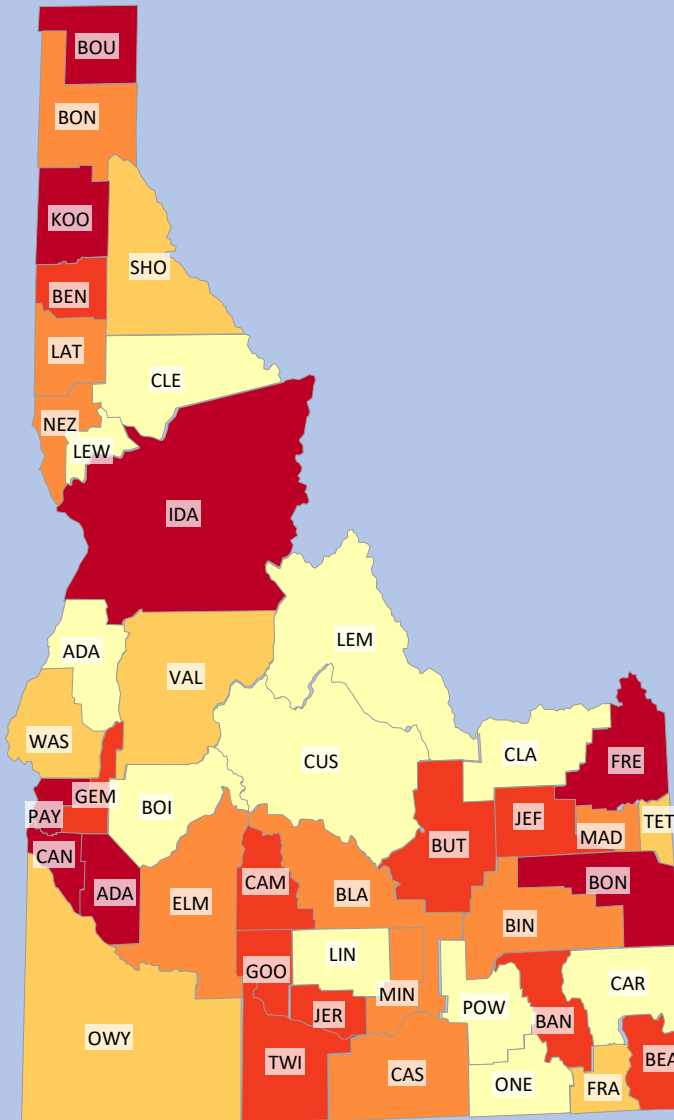

IDAHO POPULATION DISTRIBUTION PER COUNTY

LEGEND		
Color	Min.	Max.
Light Yellow	0	10,000
Yellow	10,000	20,000
Orange	20,000	50,000
Red-Orange	50,000	100,000
Dark Red	100,000	999,999

Prepared by
Idaho Heat Map Generator