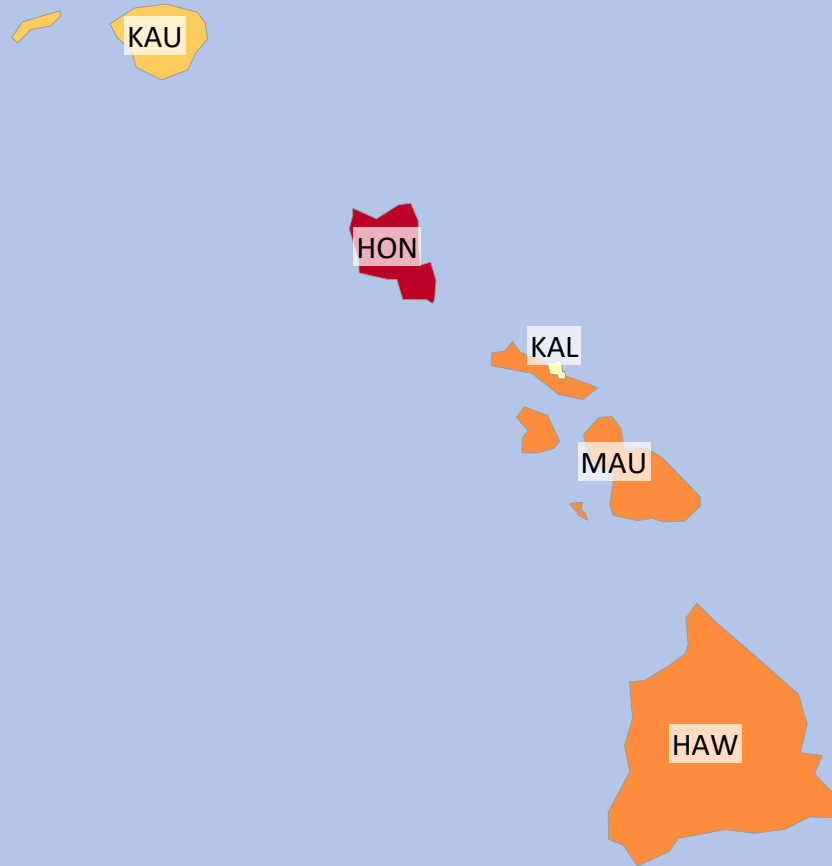

# HAWAII POPULATION DISTRIBUTION PER COUNTY

LEGEND		
Color	Min.	Max.
Yellow	0	50,000
Light Orange	50,000	100,000
Orange	100,000	200,000
Dark Orange	200,000	500,000
Red	500,000	9,999,999

Prepared by  
Hawaii Heat Map Generator