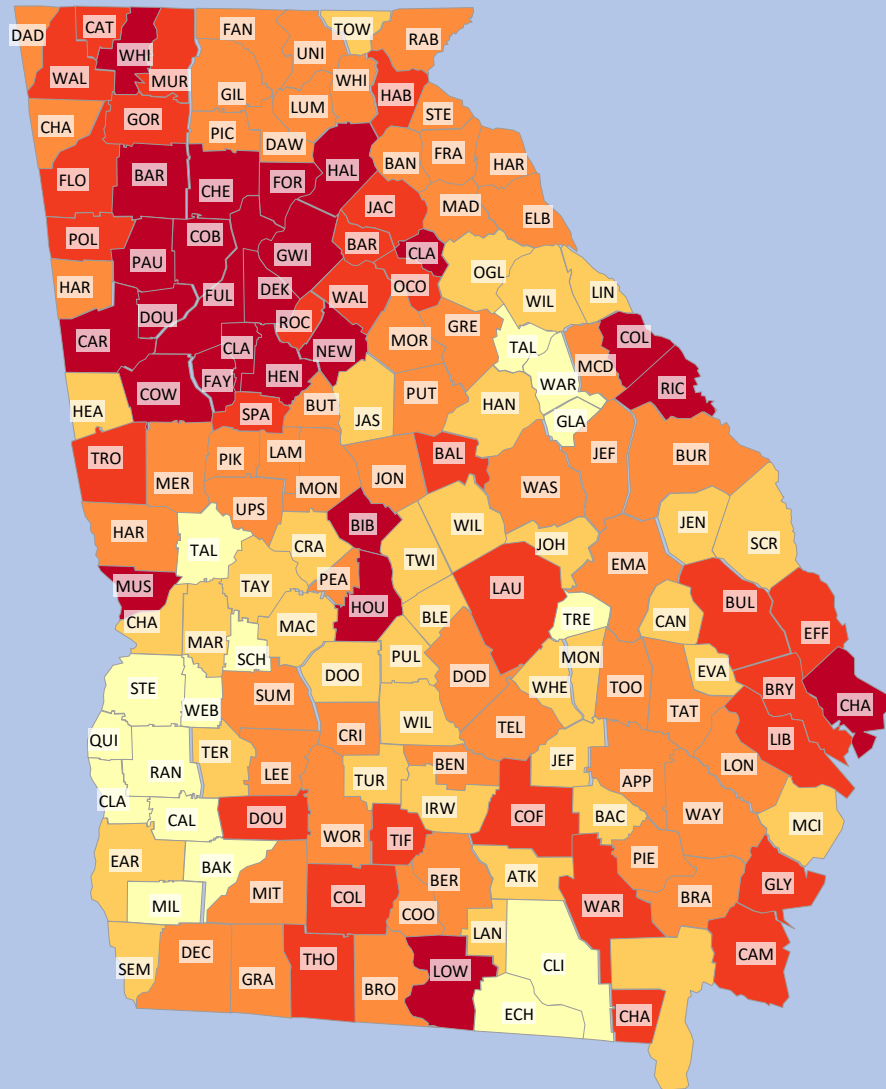

GEORGIA POPULATION DISTRIBUTION PER COUNTY

LEGEND		
Color	Min.	Max.
Light Yellow	0	7,500
Yellow	7,500	15,000
Orange	15,000	35,000
Red-Orange	35,000	100,000
Dark Red	100,000	2,000,000

Prepared by
Georgia Heat Map Generator