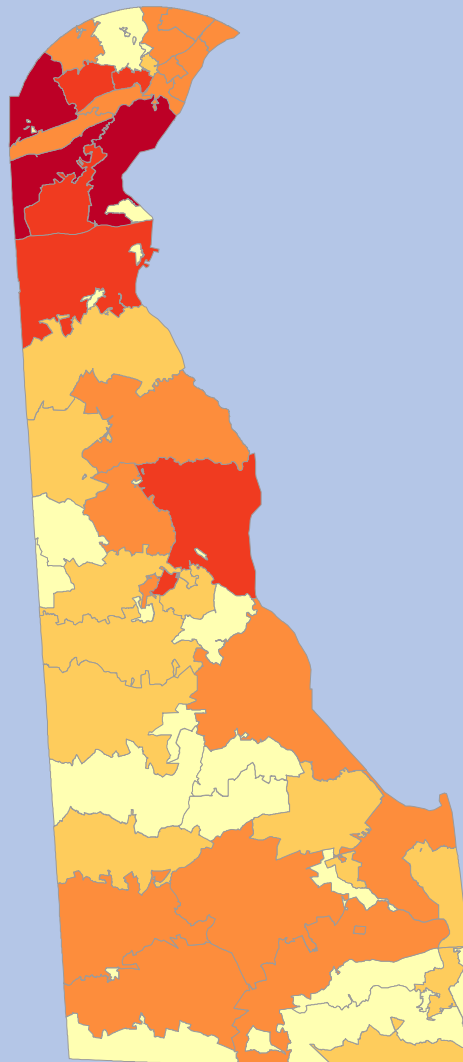

DELAWARE POPULATION DISTRIBUTION PER ZIP CODE

LEGEND

Color	Min.	Max.
Light Yellow	0	7.500
Yellow	7.500	15.000
Orange	15.000	35.000
Red	35.000	50.000
Dark Red	50.000	70.000

Prepared by
Delaware Heat Map Generator

someka
Excel Solutions