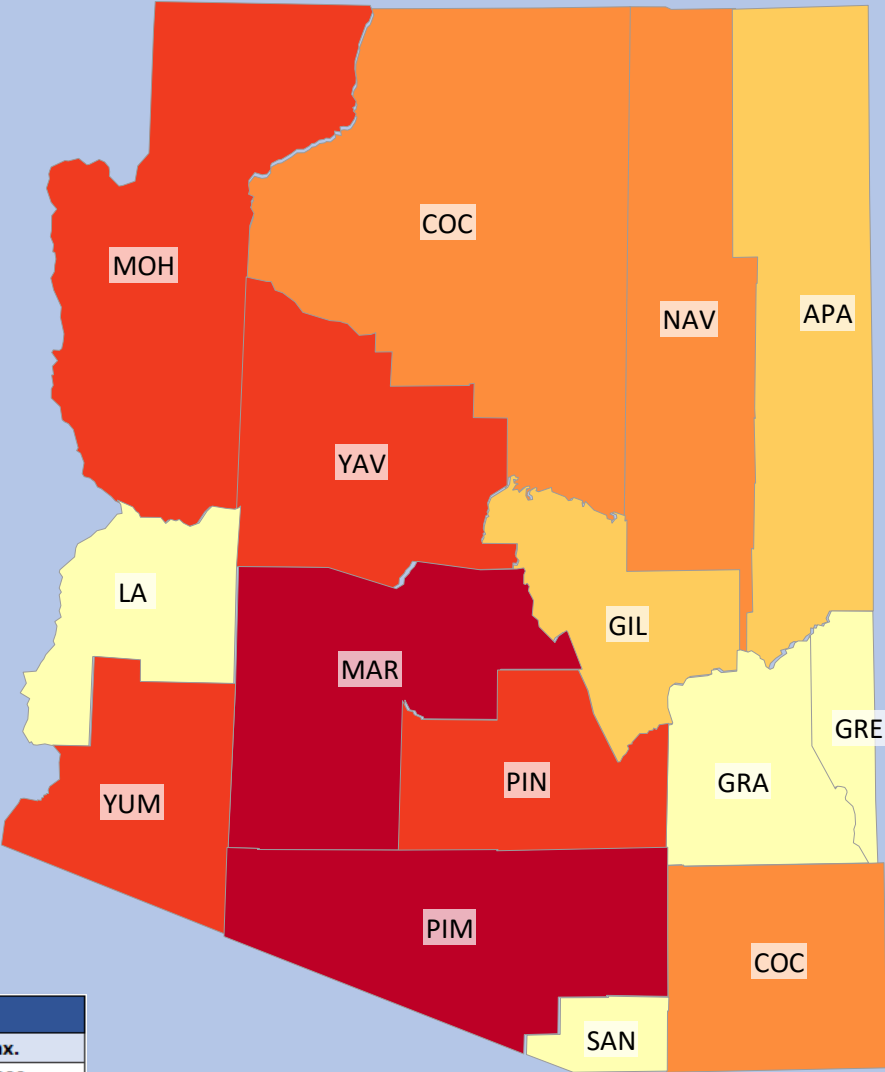

ARIZONA POPULATION DISTRIBUTION PER COUNTY

LEGEND		
Color	Min.	Max.
Light Yellow	0	50,000
Yellow-Orange	50,000	100,000
Orange	100,000	200,000
Red-Orange	200,000	500,000
Dark Red	500,000	999,999

Prepared by
Arizona Heat Map Generator