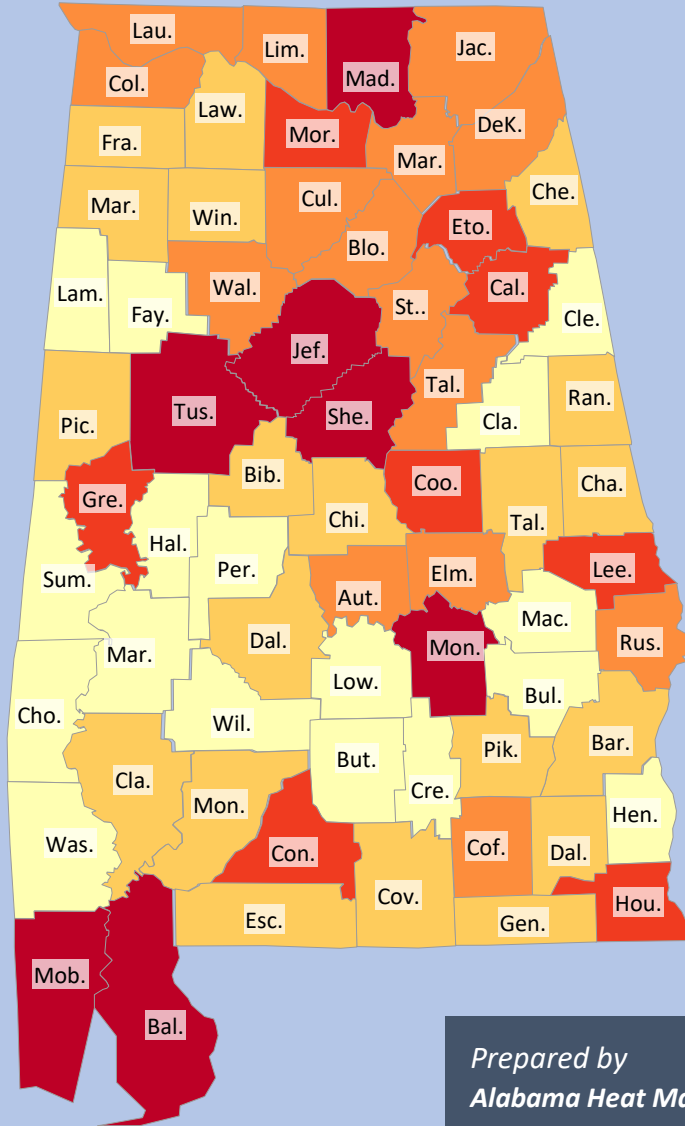

# ALABAMA POPULATION DISTRIBUTION PER COUNTY

LEGEND		
Color	Min.	Max.
Lightest Yellow	0	20,000
Light Yellow	20,000	50,000
Orange	50,000	100,000
Dark Orange	100,000	200,000
Dark Red	200,000	500,000

Prepared by  
Alabama Heat Map Generator